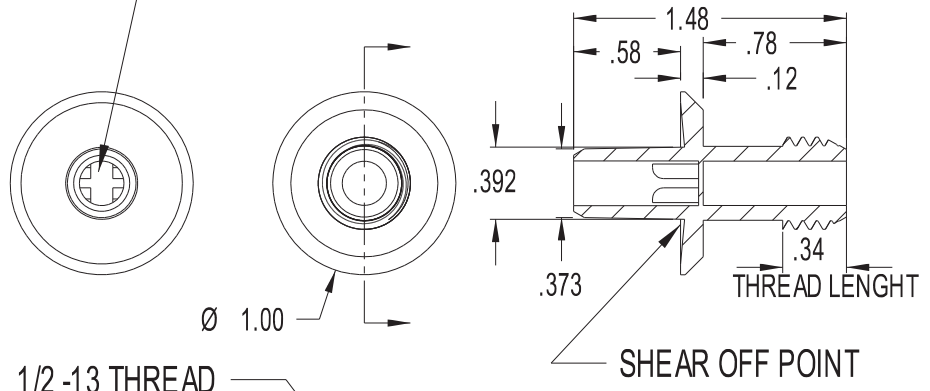

AFTER SHEAR OFF, INSERT SCREW DRIVER  
HERE TO UNSCREW REMAINDER OF LOCATOR

1/2 -13 THREAD

THIS DIA. PRESS FIT FOR  
A DRILLED 3/8" HOLE

SHEAR OFF POINT

POLYLOK 1/2" THREADED LOCATOR  
PART NO. - 3038  
MATERIAL - POLYPROPYLENE