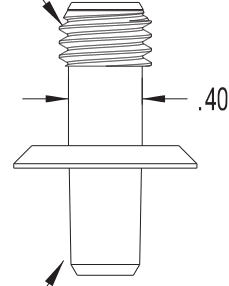

AFTER SHEAR OFF, INSERT SCREW DRIVER  
HERE TO UNSCREW REMAINDER OF LOCATOR

1/2 -13 THREAD

THIS DIA. PRESS FIT FOR  
A DRILLED 3/8" HOLE

SHEAR OFF POINT

POLYLOK 1/2" THREADED LOCATOR  
PART NO. - 3038  
MATERIAL - POLYPROPYLENE