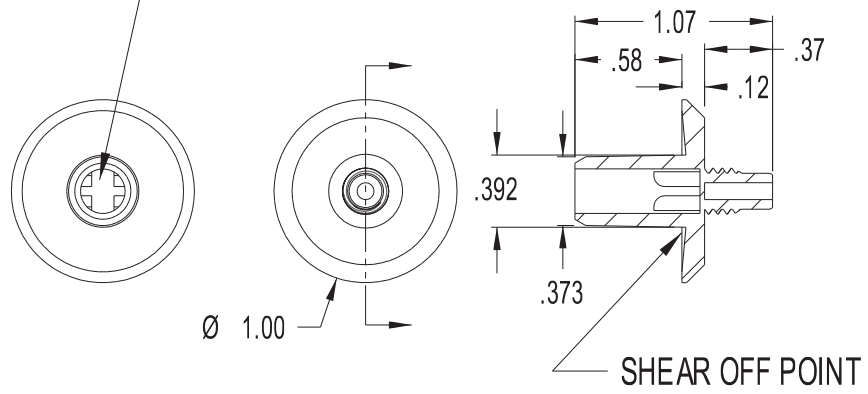

AFTER SHEAR OFF, INSERT SCREW DRIVER
HERE TO UNSCREW REMAINDER OF LOCATOR

1/4-20 THREAD

THIS DIA. PRESS FIT FOR
A DRILLED 3/8" HOLE

POLYLOK 1/4" THREADED LOCATOR
PART NO. - 30383
MATERIAL - POLYPROPYLENE