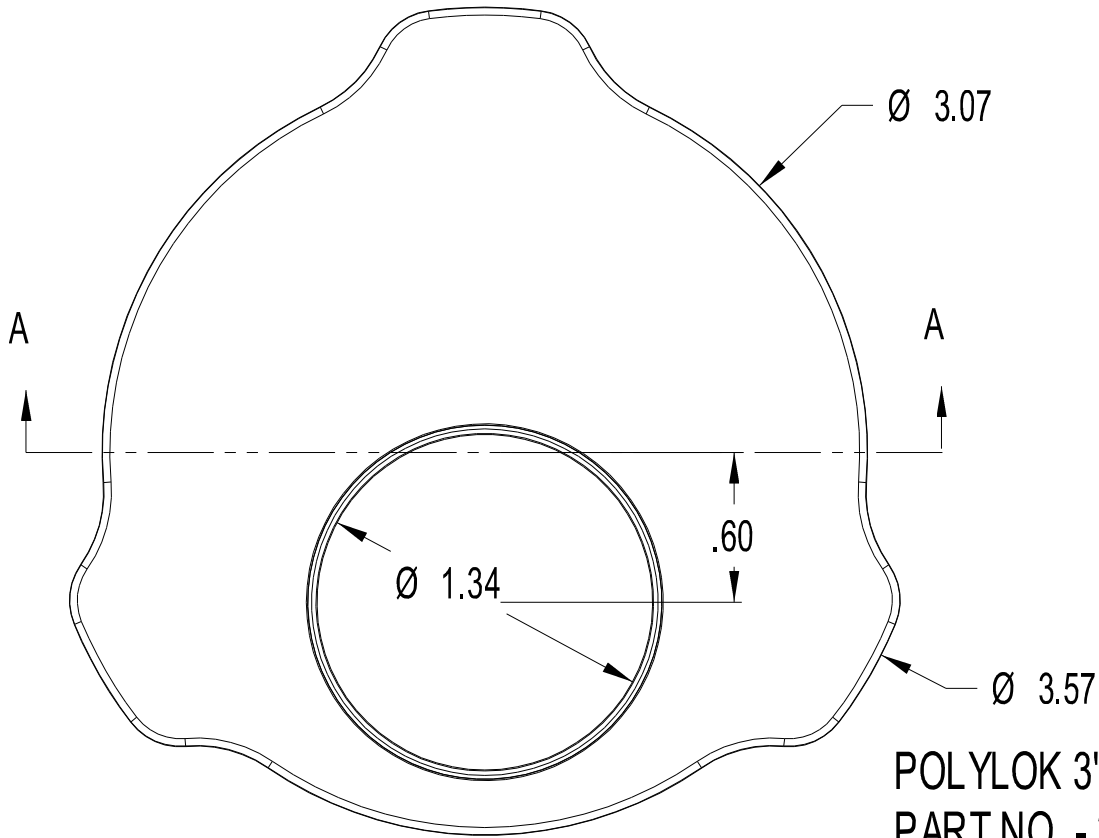

THESE RIBS PROVIDE  
FRICTION FIT FOR ALL  
3" PIPE

POLYLOK 3" ROTOFLOW  
PART NO. - 3050-3  
MATERIAL - HDPE