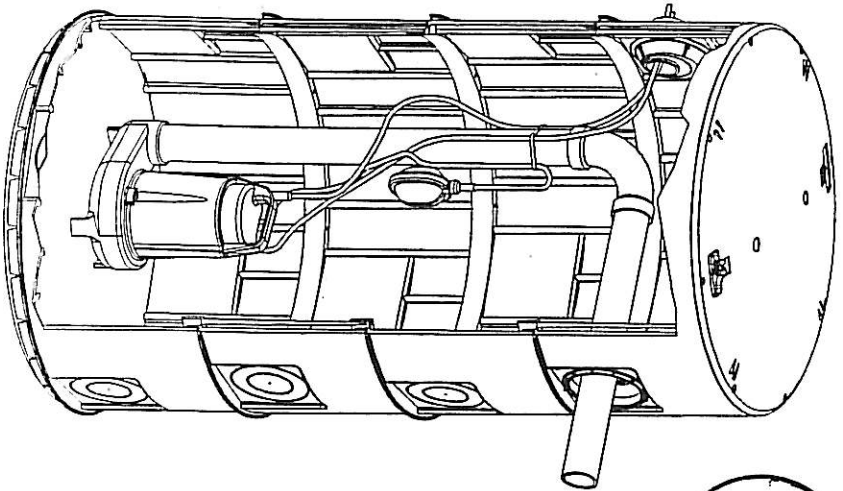

25.75 DIA
(24" ID)

AVAILABLE IN THESE SIZES:
38" - 44" - 50" - 56" - 62"

PUMP/SUMP BASIN

Filter inlet
2-3 inches
higher than
outlet.

FILTER BASIN

POLYLOK 24" BASINS