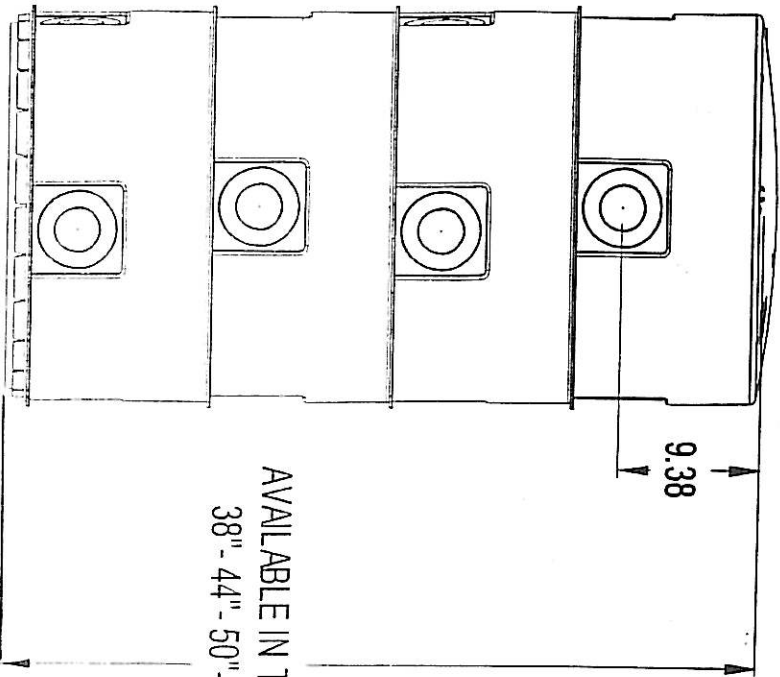

25.75 DIA
(24" ID)

AVAILABLE IN THESE SIZES:
38" - 44" - 50" - 56" - 62"

PUMP/SUMP BASIN

Filter inlet
2-3 inches
higher than
outlet.

FILTER BASIN

POLYLOK 24" BASINS