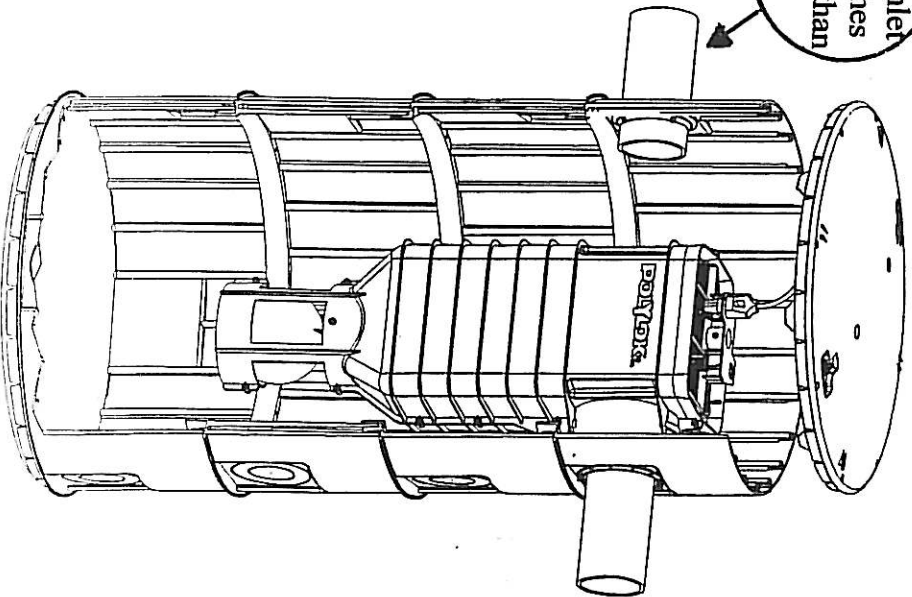

25.75 DIA
(24" ID)

AVAILABLE IN THESE SIZES:
38" - 44" - 50" - 56" - 62"

PUMP/SUMP BASIN

Filter inlet
2-3 inches
higher than
outlet.

FILTER BASIN

POLYLOK 24" BASINS