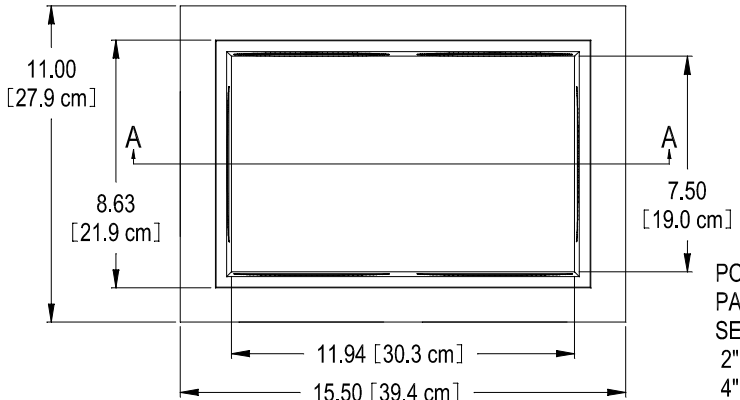

COVER

CONCRETE D-BOX ONE IN 5 OUT
PRODUCT CAST FROM
POLYLOK D-BOX MOLD
PART NO. 3032-MOLD

POLYLOK SEALS CAST IN
PART NO. 3000
SEAL ACCEPTS:
2",3",4" SCHD 40 PIPE
4" SDR35 AND CORRUGATED
TYP. 6 PLCS.