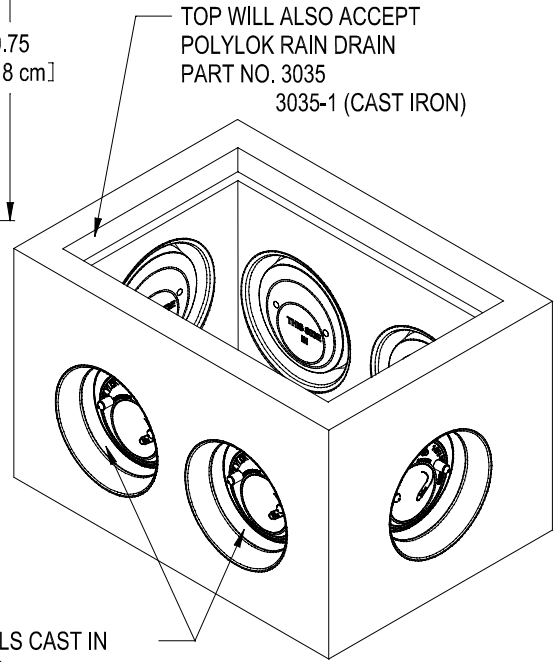

COVER

CONCRETE D-BOX ONE IN 5 OUT
PRODUCT CAST FROM
POLYLOK D-BOX MOLD
PART NO. 3032-MOLD

POLYLOK SEALS CAST IN
PART NO. 3000
SEAL ACCEPTS:
2",3",4" SCHD 40 PIPE
4" SDR35 AND CORRUGATED
TYP. 6 PLCS.