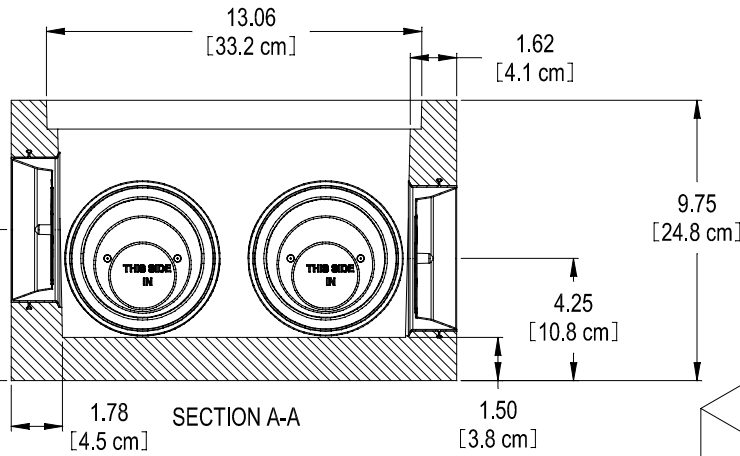

COVER

CONCRETE D-BOX ONE IN 5 OUT
PRODUCT CAST FROM
POLYLOK D-BOX MOLD
PART NO. 3032-MOLD

POLYLOK SEALS CAST IN
PART NO. 3000
SEAL ACCEPTS:
2",3",4" SCHD 40 PIPE
4" SDR35 AND CORRUGATED
TYP. 6 PLCS.