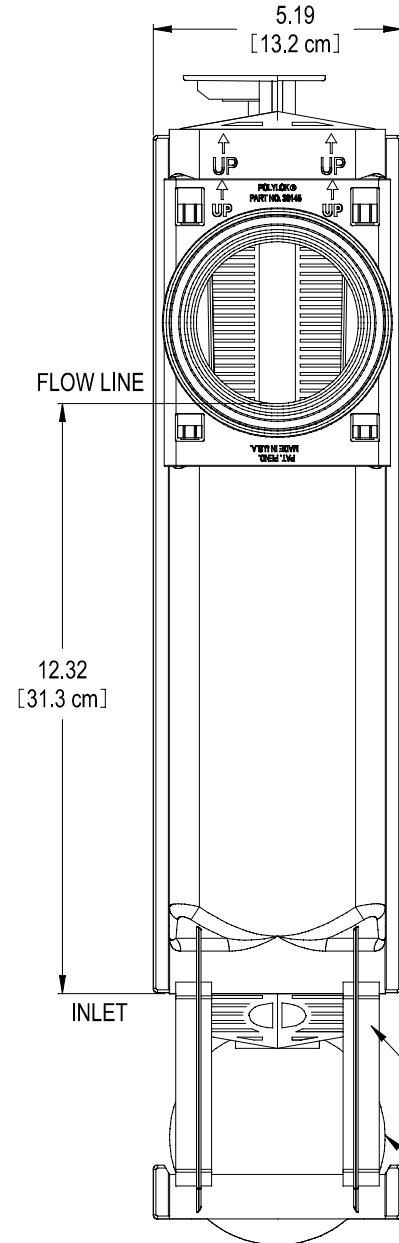

PL-244 FILTER ASSEMBLY  
 PART NO. - 30141-2  
 MATERIAL - POLYPROPYLENE  
 COLOR:  
 HOUSING - WHITE  
 FILTER CARTRIDGES - BLUE

TOTAL FILTER AREA - 5.04 SQ. FT.  
 (4682 SQ CM)  
 LINEAR FT. OF 1/16" SLOT - 244 FT  
 LINEAR METERS OF .158 CM SLOTS - 74.36 METERS

PL-122 PIPE ADAPTER  
 PART NO. 30145  
 MATERIAL - ABS  
 ACCEPTS PIPE SIZES:  
 3" SCHD. 40  
 4" SDR 35  
 4" SCHD 40

BALL CAGE TO ALLOW FOR 2.62" (6.65CM) TRAVEL OF BALL  
 4 1/2" (11.43CM) DIA. POLYETHYLENE HERMETIC BALL