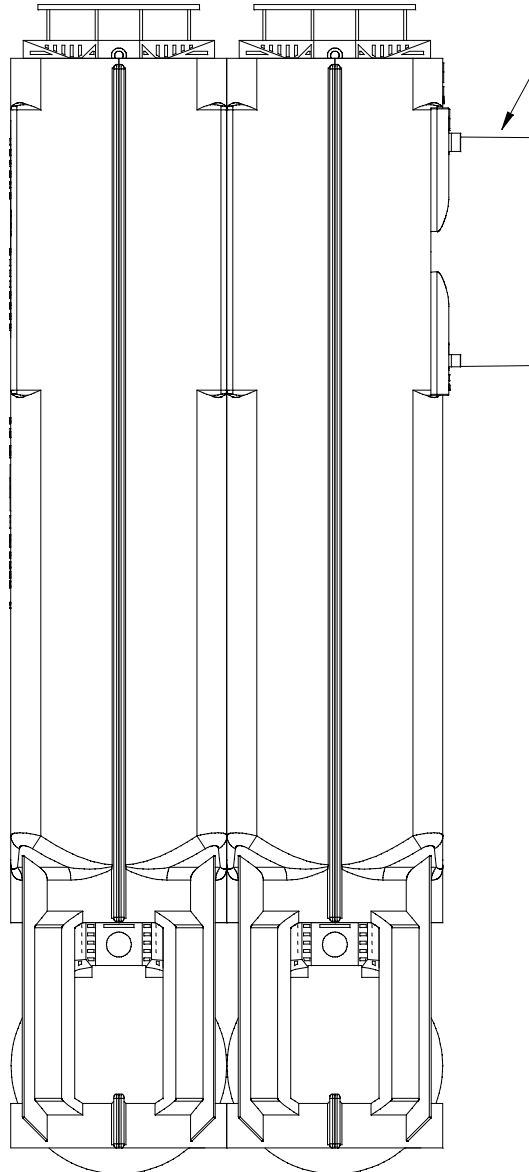

PL-244 FILTER ASSEMBLY  
 PART NO. - 30141-2  
 MATERIAL - POLYPROPYLENE  
 COLOR:  
 HOUSING - WHITE  
 FILTER CARTRIDGES - BLUE

TOTAL FILTER AREA - 5.04 SQ. FT.  
 (4682 SQ CM)  
 LINEAR FT. OF 1/16" SLOT - 244 FT  
 LINEAR METERS OF .158 CM SLOTS - 74.36 METERS

PL-122 PIPE ADAPTER  
 PART NO. 30145  
 MATERIAL - ABS  
 ACCEPTS PIPE SIZES:  
 3" SCHD. 40  
 4" SDR 35  
 4" SCHD 40

BALL CAGE TO ALLOW FOR 2.62" (6.65CM) TRAVEL OF BALL  
 4 1/2" (11.43CM) DIA. POLYETHYLENE HERMETIC BALL