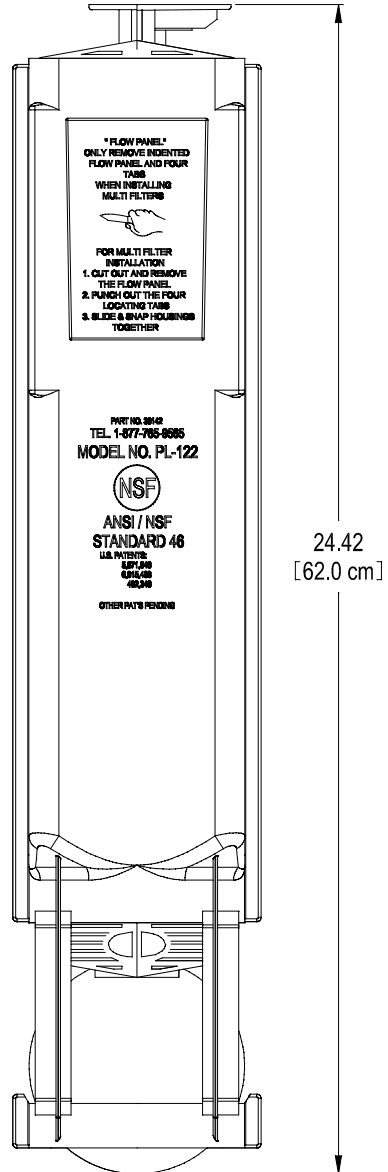

PL-244 FILTER ASSEMBLY  
 PART NO. - 30141-2  
 MATERIAL - POLYPROPYLENE  
 COLOR:  
 HOUSING - WHITE  
 FILTER CARTRIDGES - BLUE

TOTAL FILTER AREA - 5.04 SQ. FT.  
 (4682 SQ CM)  
 LINEAR FT. OF 1/16" SLOT - 244 FT  
 LINEAR METERS OF .158 CM SLOTS - 74.36 METERS

PL-122 PIPE ADAPTER  
 PART NO. 30145  
 MATERIAL - ABS  
 ACCEPTS PIPE SIZES:  
 3" SCHD. 40  
 4" SDR 35  
 4" SCHD 40

BALL CAGE TO ALLOW FOR 2.62" (6.65CM) TRAVEL OF BALL  
 4 1/2" (11.43CM) DIA. POLYETHYLENE HERMETIC BALL