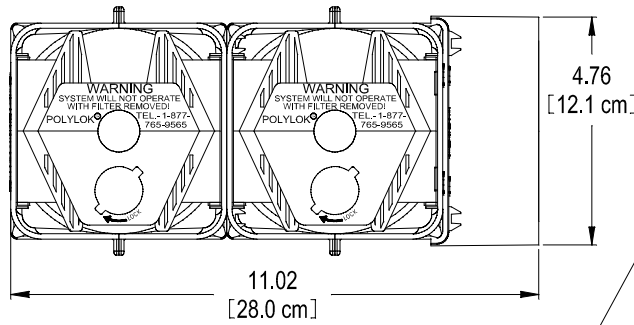

PL-244 FILTER ASSEMBLY  
 PART NO. - 30141-2  
 MATERIAL - POLYPROPYLENE  
 COLOR:  
 HOUSING - WHITE  
 FILTER CARTRIDGES - BLUE

TOTAL FILTER AREA - 5.04 SQ. FT.  
 (4682 SQ CM)  
 LINEAR FT. OF 1/16" SLOT - 244 FT  
 LINEAR METERS OF .158 CM SLOTS - 74.36 METERS

PL-122 PIPE ADAPTER  
 PART NO. 30145  
 MATERIAL - ABS  
 ACCEPTS PIPE SIZES:  
 3" SCHD. 40  
 4" SDR 35  
 4" SCHD 40

BALL CAGE TO ALLOW FOR 2.62" (6.65CM) TRAVEL OF BALL  
 4 1/2" (11.43CM) DIA. POLYETHYLENE HERMETIC BALL