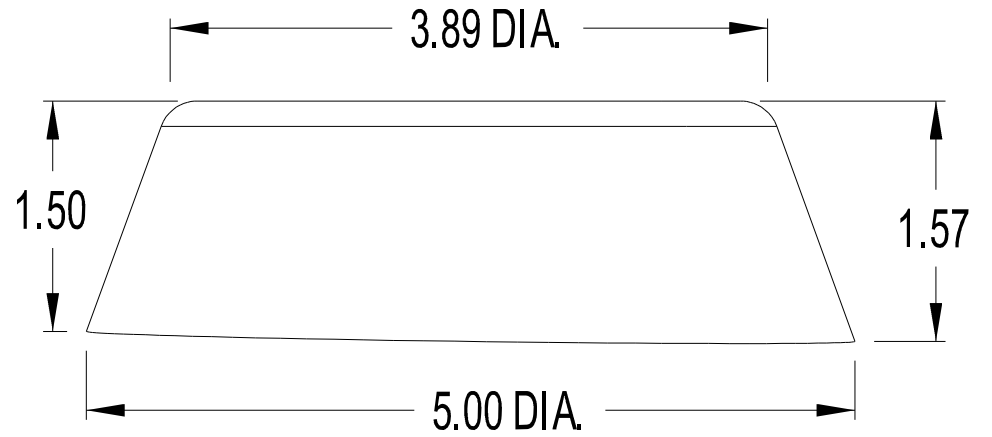

HOLE TO ACCEPT 3/8"
ROUND HEAD SCREW

D-BOX ADAPTER PLUG
PART # 3012
MATERIAL - FILLED POLYPROPYLENE