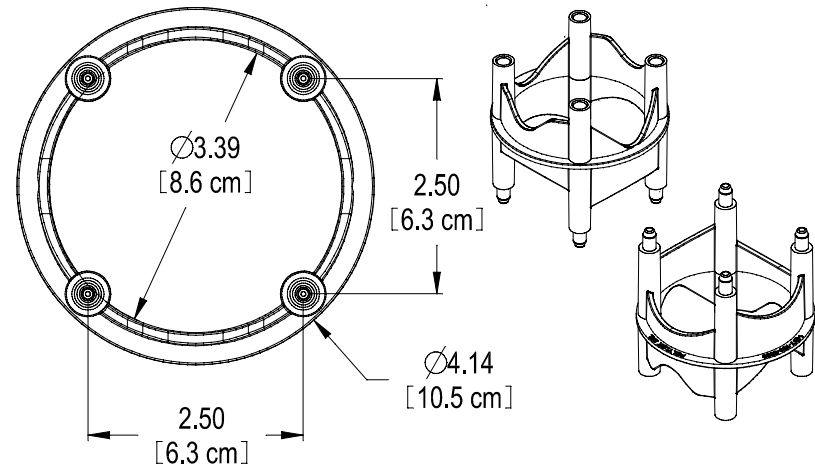

POLYLOK CHAIR 1.5" & 2" COVER
 PART NO. 3058-SC
 COLOR - GREY
 MATERIAL - PC / ABS

POLYLOK CHAIR 2.5" & 3" COVER
 PART NO. 3059-SC
 COLOR - GREY
 MATERIAL - PC / ABS