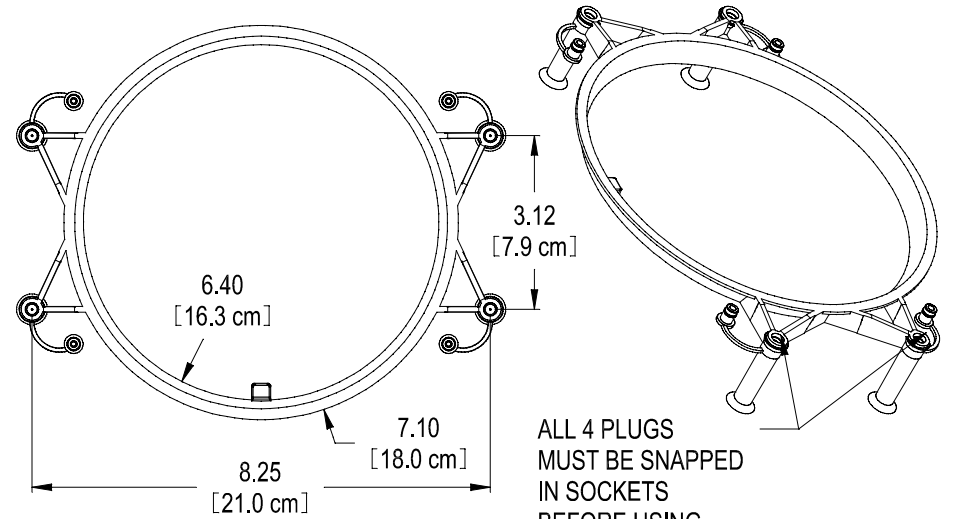

ALL 4 PLUGS MUST BE SNAPPED IN SOCKETS BEFORE USING

FOR USE WITH:
PART NO. 3000
3002

POLYLOK UNIVERSAL READY ADAPTER/BAFFLE/FILTER
PART NO. - 3021
MATERIAL - LLDPE

ALL 4 PLUGS MUST BE SNAPPED IN SOCKETS BEFORE USING

FOR USE WITH:
PART NO. 3022

POLYLOK UNIVERSAL READY ADAPTER TYPE III
PART NO. - 3021-3
MATERIAL - LLDPE