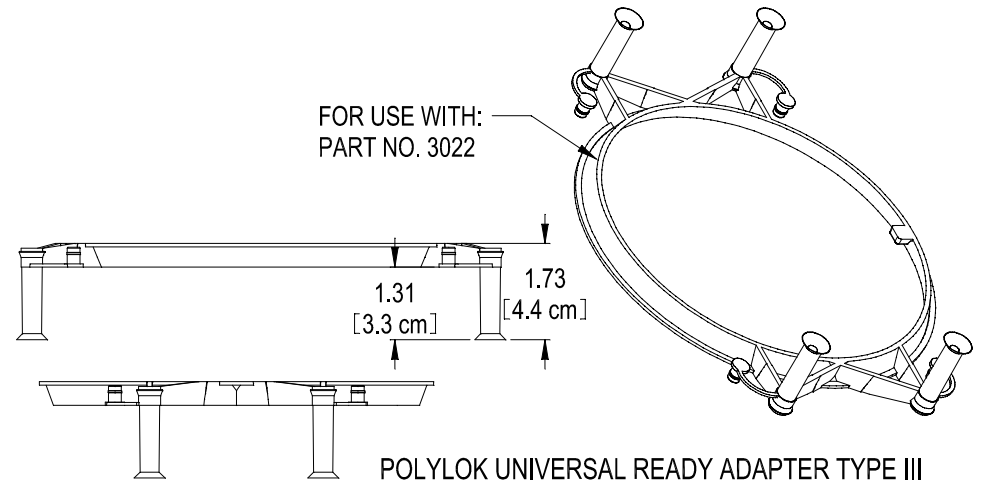

ALL 4 PLUGS MUST BE SNAPPED IN SOCKETS BEFORE USING

FOR USE WITH:
PART NO. 3000
3002

POLYLOK UNIVERSAL READY ADAPTER/BAFFLE/FILTER
PART NO. - 3021
MATERIAL - LLDPE

ALL 4 PLUGS MUST BE SNAPPED IN SOCKETS BEFORE USING

FOR USE WITH:
PART NO. 3022

POLYLOK UNIVERSAL READY ADAPTER TYPE III
PART NO. - 3021-3
MATERIAL - LLDPE