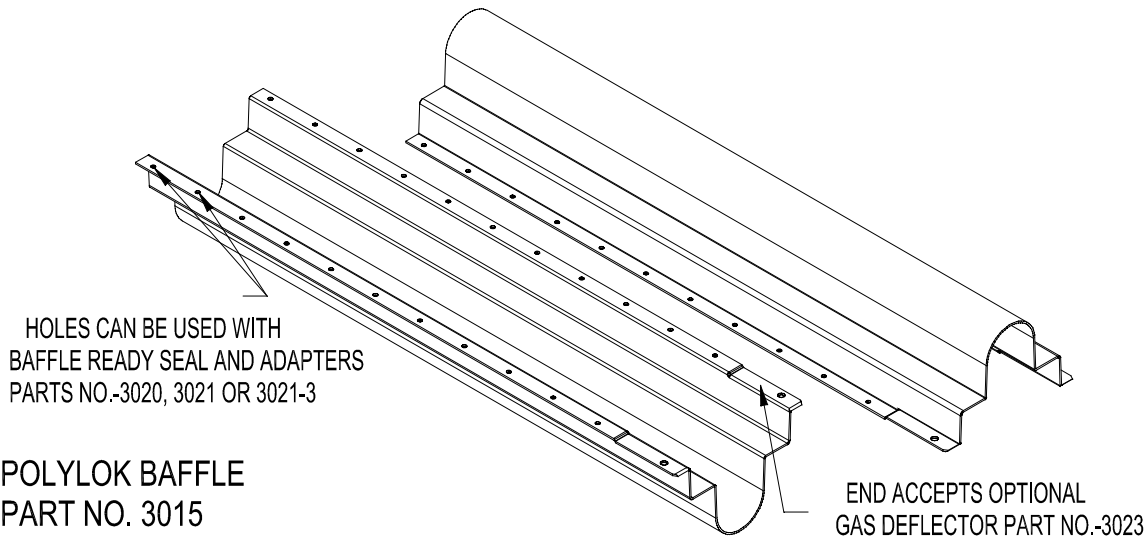

DETAILS PROVIDE SNAP FIT
ONTO BAFFLE PART NO. 3015

POLYLOK GAS DEFLECTOR
PART NO. 3023
MATERIAL - POLYPROPYLENE
COLOR - YELLOW