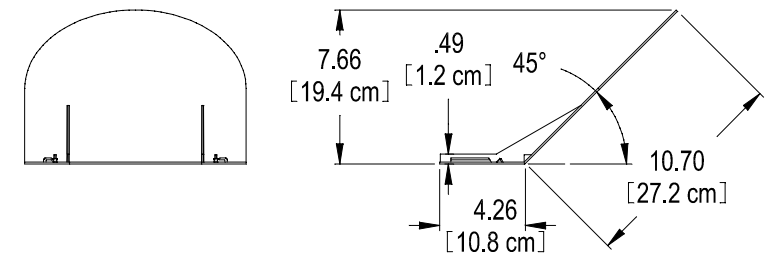

DETAILS PROVIDE SNAP FIT
ONTO BAFFLE PART NO. 3015

POLYLOK GAS DEFLECTOR
PART NO. 3023
MATERIAL - POLYPROPYLENE
COLOR - YELLOW