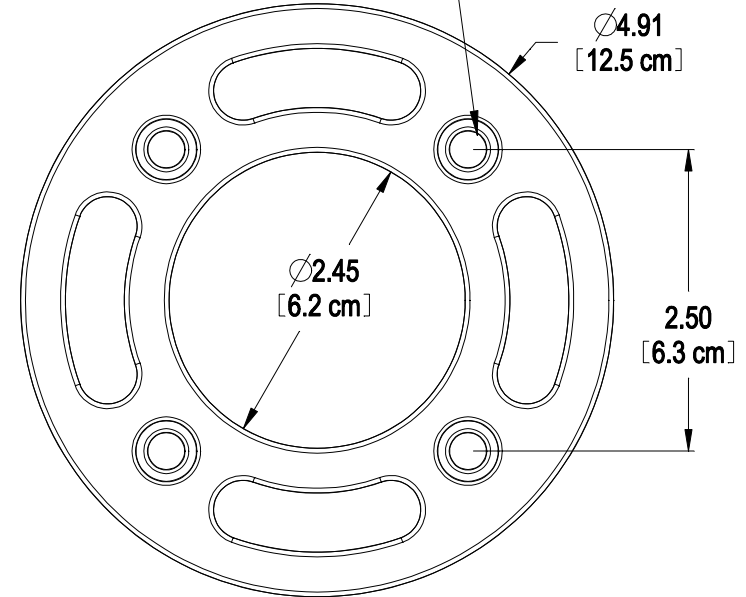

POLYLOK STACKING CHAIR SPACER
PART NO. 3058-SS
MATERIAL - REGRIND ABS

TO FIT PART NO. 3058-SC
 3058-SS

.58
[1.5 cm]

POLYLOK SAND PAD
PART NO. 3058-SP
MATERIAL - REGRIND ABS