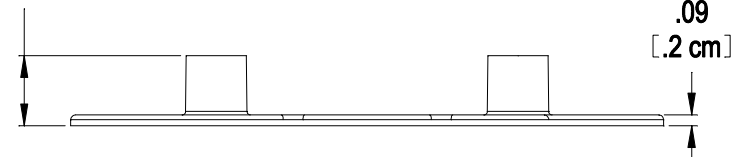

POLYLOK STACKING CHAIR SPACER
PART NO. 3058-SS
MATERIAL - REGRIND ABS

TO FIT PART NO. 3058-SC
 3058-SS

.58
[1.5 cm]

POLYLOK SAND PAD
PART NO. 3058-SP
MATERIAL - REGRIND ABS