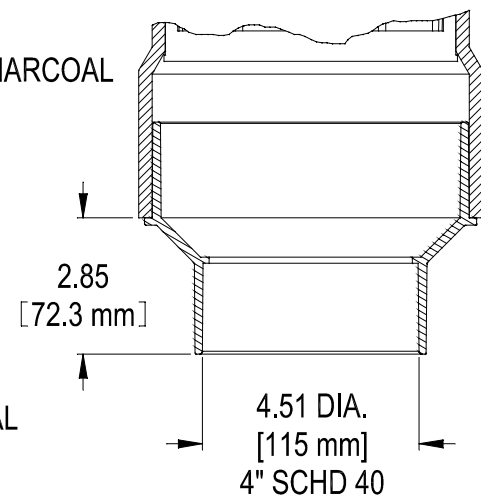

5 LBS. [2.27 KILOGRAMS] OF ACTIVATED CHARCOAL
IN A POLYESTER NETTED BAG

POLYLOK 6" ACTIVATED CHARCOAL
ROOF VENT FILTER
PART NO. PCF-PLVF-6
MATERIAL - ABS/PVC
COLOR - BLACK

OPTIONAL
4" REDUCER
PART NO. PCF-PLVF-40