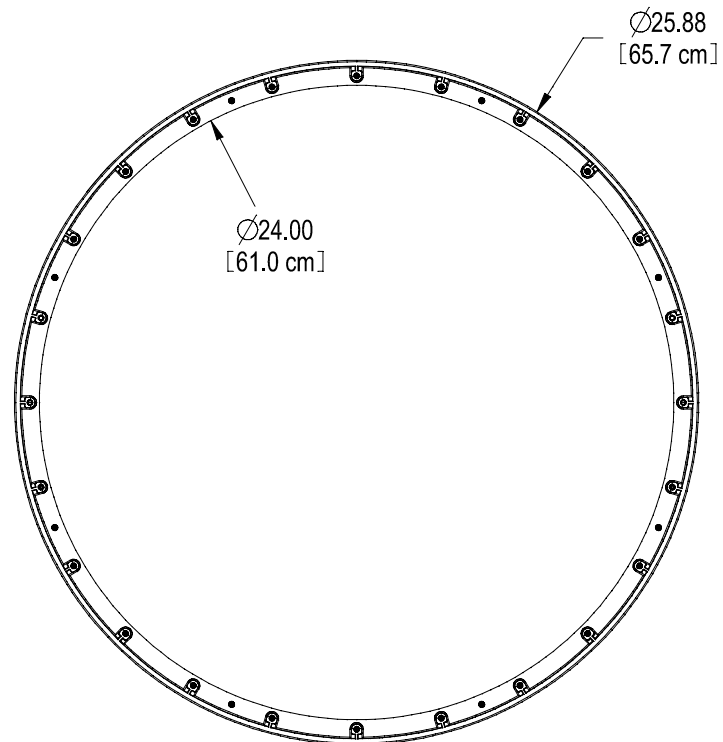

CUT - AWAY

PART NO. 3008-HD
24" HEAVY DUTY COVER

PART NO. 3008-R12
24" RISER

PART NO. 3008-R12B
24" BASIN

LOW PROFILE EXTERNAL BASIN
PART NO 3008-LPB
TOTAL VOLUME - 50 GALLONS [189.25 LITERS]