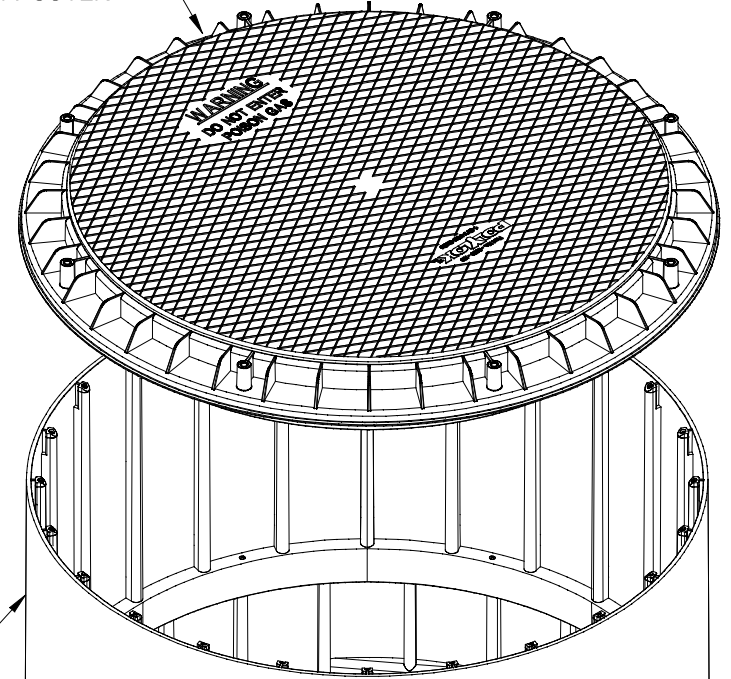

CUT - AWAY

PART NO. 3008-HD
24" HEAVY DUTY COVER

PART NO. 3008-R12
24" RISER

PART NO. 3008-R12B
24" BASIN

LOW PROFILE EXTERNAL BASIN
PART NO 3008-LPB
TOTAL VOLUME - 50 GALLONS [189.25 LITERS]