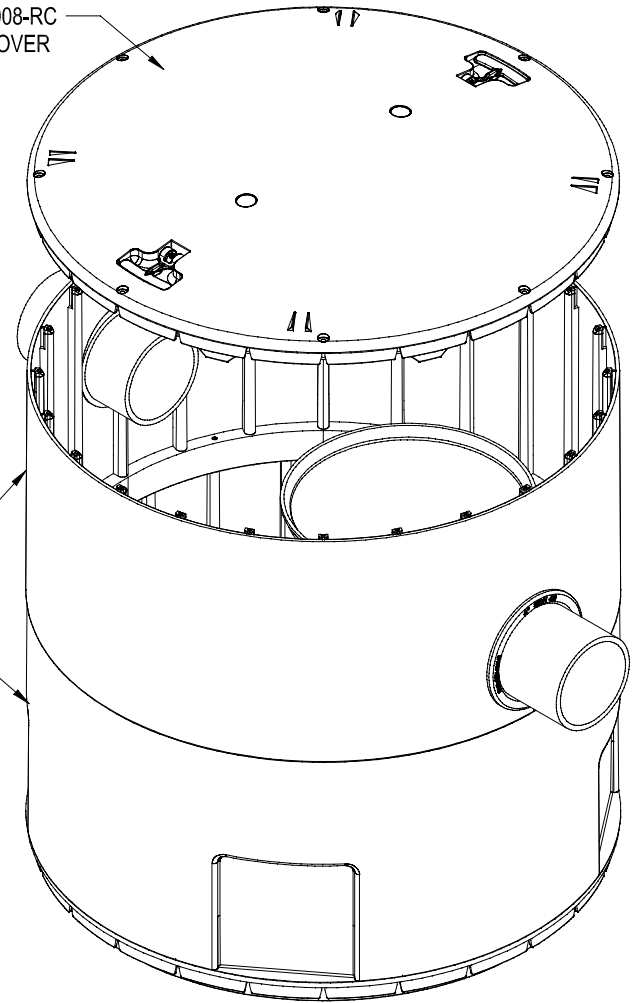

CUT - AWAY

PART NO. 3008-RC
24" RISER COVER

PART NO. 3008-R12
24" RISER

PART NO. 3008-R12B
24" BASIN

PART NO. GF10-16
BEST FILTER HOUSING

GROMMET
PART NO. 3007-GM440
2 REQUIRED
(USE 5" HOLE SAW)

LOW PROFILE EXTERNAL BASIN
PART NO 3008-LPFB
TOTAL VOLUME - 50 GALLONS [189.25 LITERS]