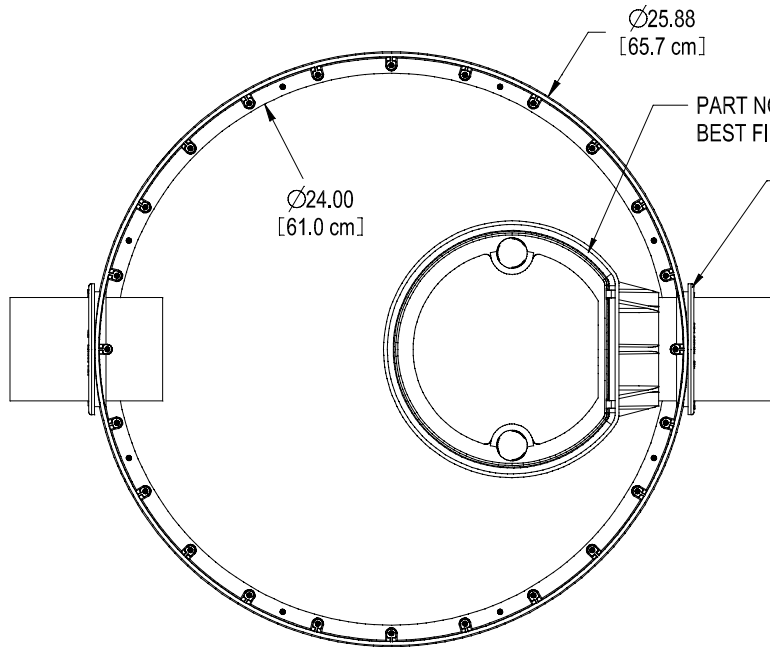

CUT - AWAY

PART NO. 3008-RC
24" RISER COVER

PART NO. 3008-R12
24" RISER

PART NO. 3008-R12B
24" BASIN

PART NO. GF10-16
BEST FILTER HOUSING

GROMMET
PART NO. 3007-GM440
2 REQUIRED
(USE 5" HOLE SAW)

LOW PROFILE EXTERNAL BASIN
PART NO 3008-LPFB
TOTAL VOLUME - 50 GALLONS [189.25 LITERS]