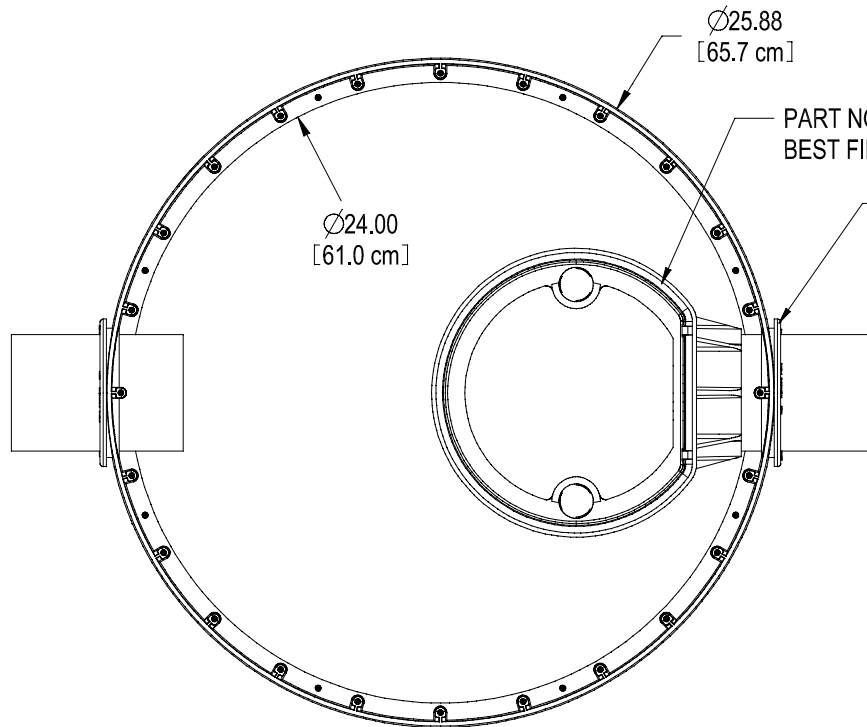

CUT - AWAY

PART NO. 3008-HD
24" HEAVY DUTY COVER

LOW PROFILE EXTERNAL BASIN
PART NO 3008-LPFB
TOTAL VOLUME - 50 GALLONS [189.25 LITERS]