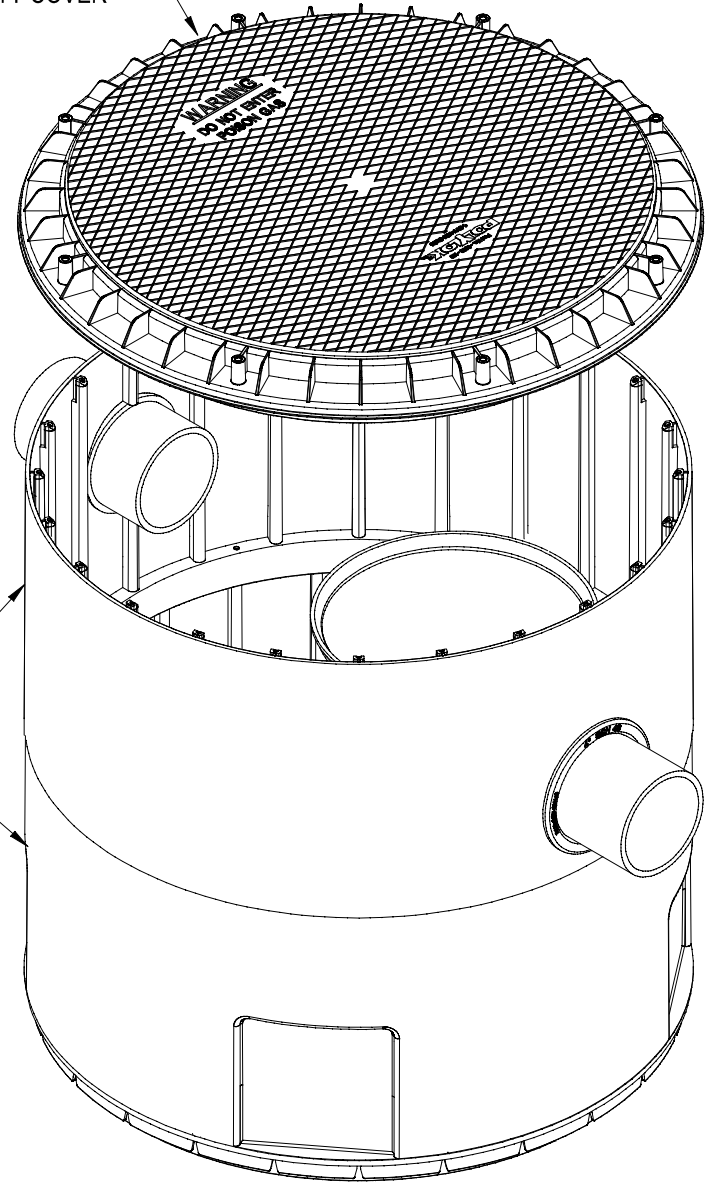

CUT - AWAY

PART NO. 3008-HD
24" HEAVY DUTY COVER

LOW PROFILE EXTERNAL BASIN
PART NO 3008-LPFB
TOTAL VOLUME - 50 GALLONS [189.25 LITERS]