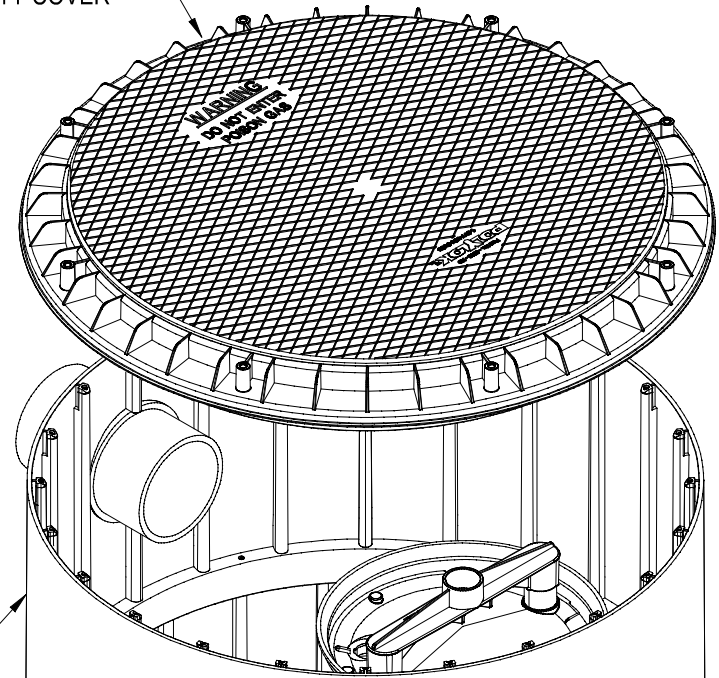

CUT - AWAY

PART NO. 3008-HD
24" HEAVY DUTY COVER

PART NO. 3008-R12
24" RISER

PART NO. 3008-R12B
24" BASIN

LOW PROFILE EXTERNAL
FILTER AND BASIN

PART NO'S:

3008-LPFB8 - 1/8" FILTRATION

3008-LPFB16 - 1/16" FILTRATION

3008-LPFB32 - 1/32" FILTRATION

TOTAL VOLUME - 50 GALLONS [189.25 LITERS]