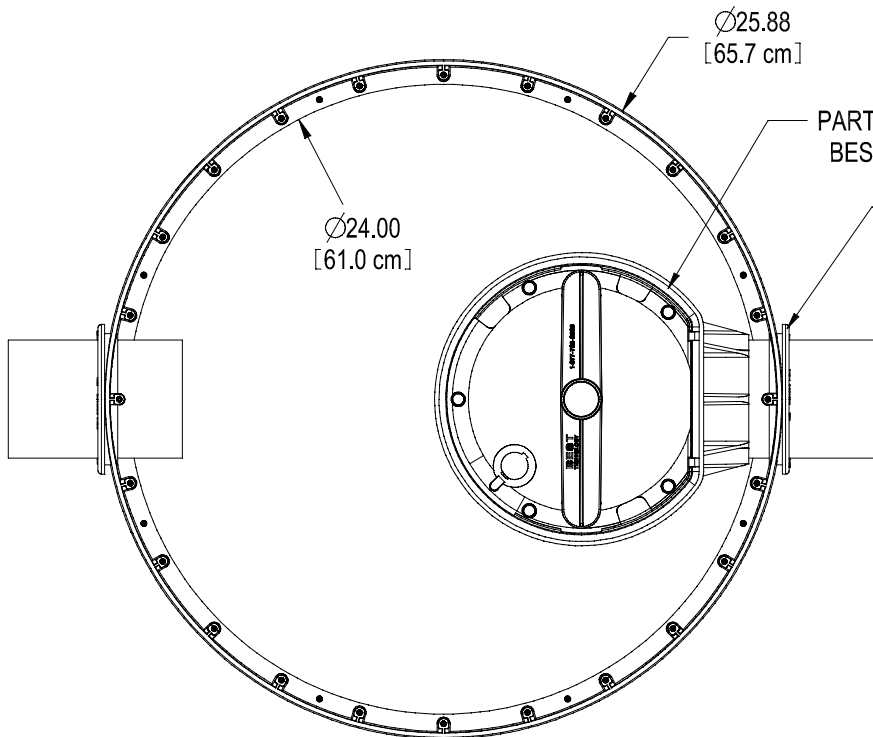

CUT - AWAY

PART NO. 3008-HD
24" HEAVY DUTY COVER

PART NO. 3008-R12
24" RISER

PART NO. 3008-R12B
24" BASIN

LOW PROFILE EXTERNAL
FILTER AND BASIN

PART NO'S:

3008-LPFB8 - 1/8" FILTRATION

3008-LPFB16 - 1/16" FILTRATION

3008-LPFB32 - 1/32" FILTRATION

TOTAL VOLUME - 50 GALLONS [189.25 LITERS]