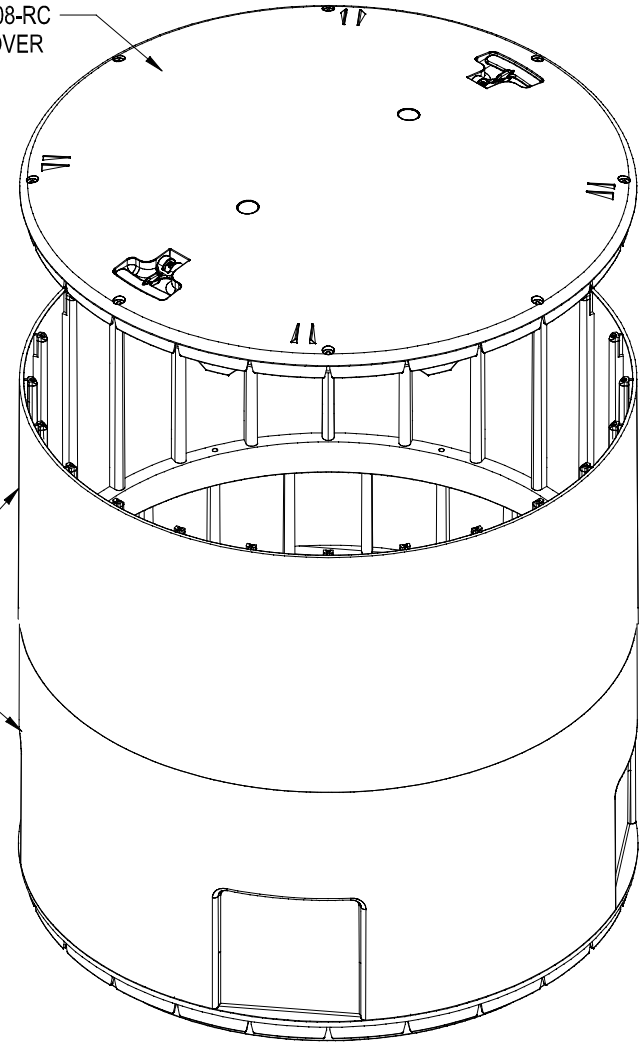

PART NO. 3008-RC
24" RISER COVER

PART NO. 3008-R12
24" RISER

PART NO. 3008-R12B
24" BASIN

LOW PROFILE EXTERNAL BASIN
PART NO 3008-LPFB
TOTAL VOLUME - 50 GALLONS [189.25 LITERS]