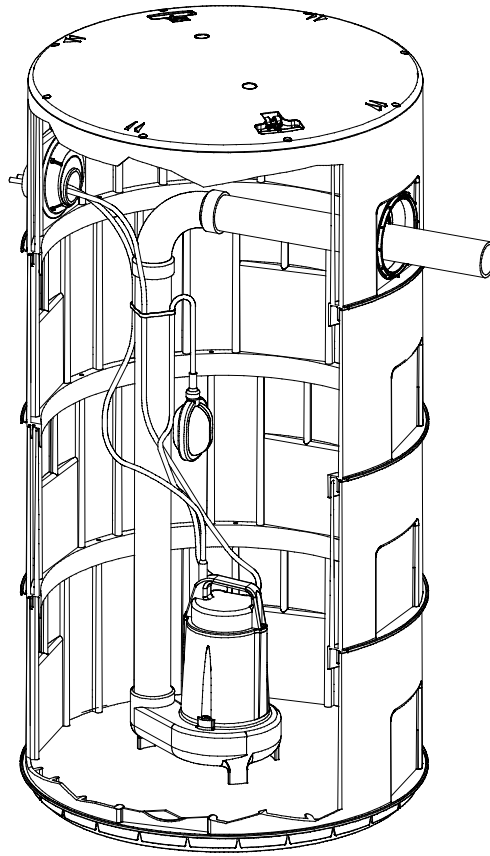

25.75 DIA.
(24" ID)

AVAILABLE SIZES:

38" - 3008CUS-38

44" - 3008-CUS44

50" - 3008-CUS50

56" - 3008-CUS56

62" - 3008-CUS62

EACH 12" SECTION =
25 GALLONS CAPACITY

PUMP/SUMP BASIN

FILTER BASIN

POLYLOK 24" BASINS
PART NO. 3008-CUS