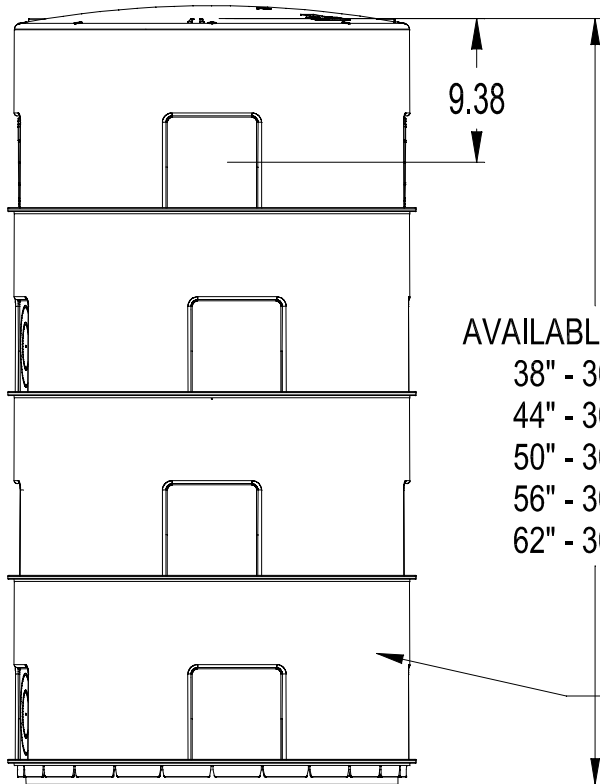

25.75 DIA.
(24" ID)

AVAILABLE SIZES:

38" - 3008CUS-38

44" - 3008-CUS44

50" - 3008-CUS50

56" - 3008-CUS56

62" - 3008-CUS62

EACH 12" SECTION =
25 GALLONS CAPACITY

PUMP/SUMP BASIN

FILTER BASIN

POLYLOK 24" BASINS
PART NO. 3008-CUS