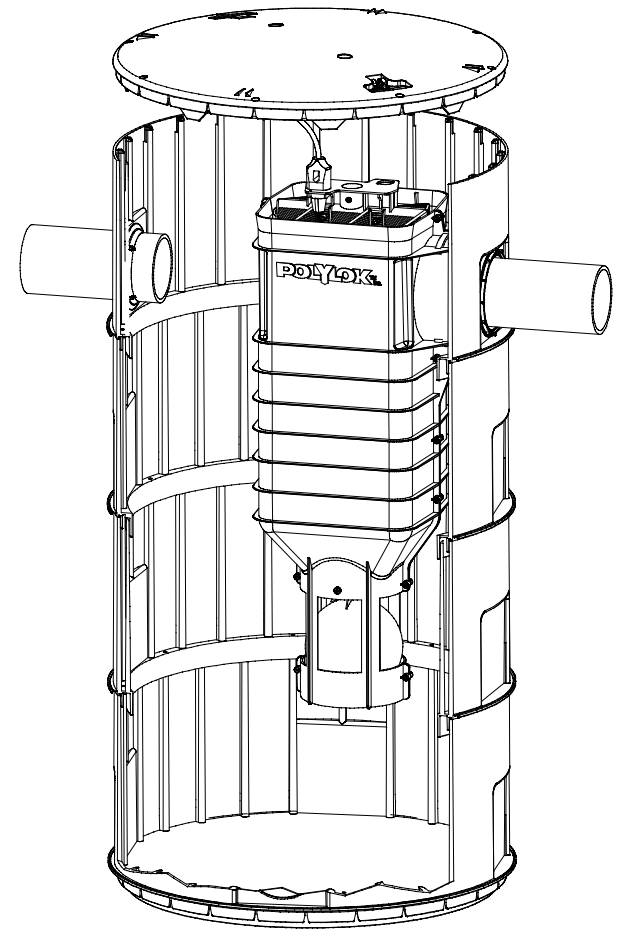

25.75 DIA.
(24" ID)

AVAILABLE SIZES:

38" - 3008CUS-38

44" - 3008-CUS44

50" - 3008-CUS50

56" - 3008-CUS56

62" - 3008-CUS62

EACH 12" SECTION =
25 GALLONS CAPACITY

PUMP/SUMP BASIN

FILTER BASIN

POLYLOK 24" BASINS
PART NO. 3008-CUS