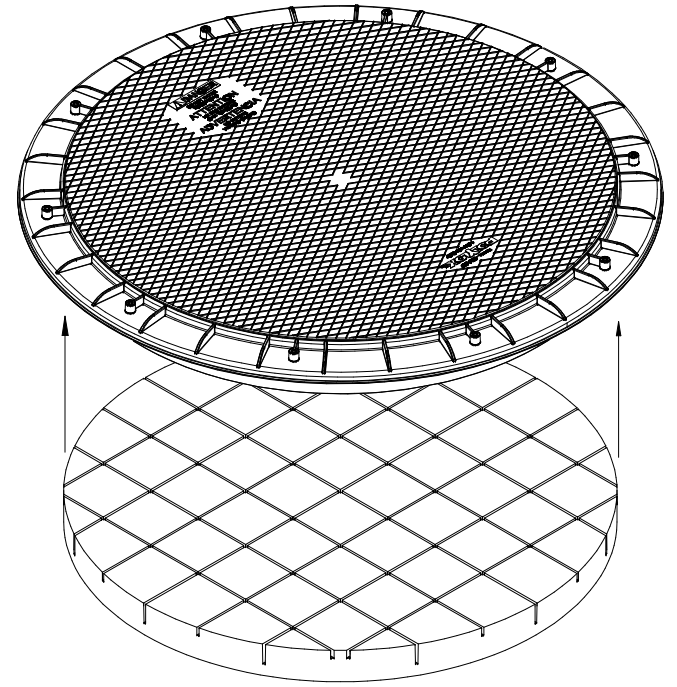

Ø28.89  
[73.4 cm]

REFLECTIVE FILM  
THIS SIDE ONLY

2.00  
[5.1 cm]

INSTALL BY PRESSING INSERT  
EVENLY  
INTO COVER BY USING YOUR HANDS  
OR BLOCK OF WOOD AND MALLET

POLYLOK 30" INSULATED INSERT  
PART NO. 3010-IN  
MATERIAL: 1.5 PCF EXPANDED POLYSTYRENE  
2" THICK WITH REFLECTIVE FILM  
R VALUE OF 10