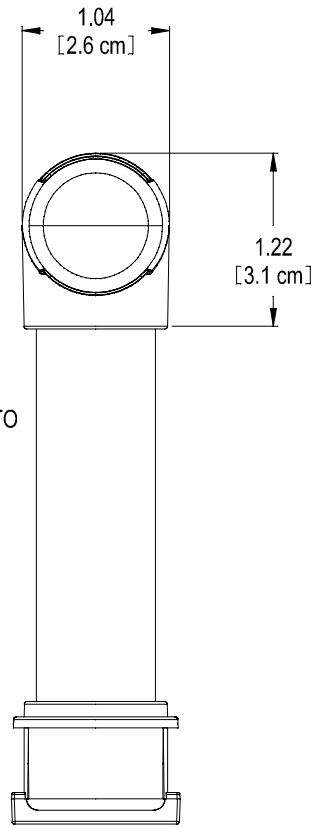

SOCKET END WILL TWIST LOCK INTO  
POLYLOK FILTERS:

- PL-525
- PL-625
- PL-122
- A1801

POLYLOK HANDLE  
EXTENSION KIT  
PART NO. A-1801-HEK  
MATERIAL - ABS  
COLOR - WHITE

GLUE SOCKETS AND PIPE TOGETHER  
USING PVC PRIMER AND CEMENT