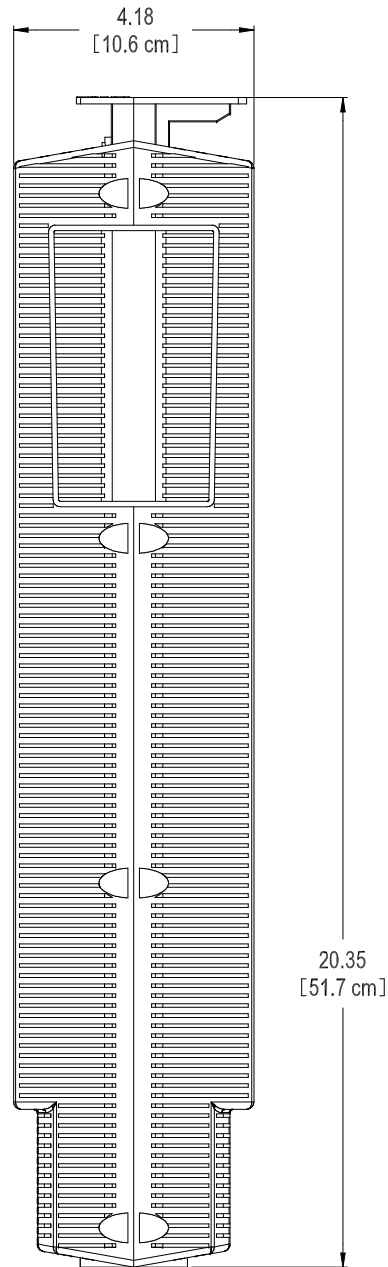

PL-122 FILTER CARTRIDGE
 PART NO. - 30141
 MATERIAL - POLYPROPYLENE
 COLOR - BLUE

HOLE TO ACCEPTS
 1/2" SCHD. 40 PIPE
 FOR HANDLE

SOCKET ACCEPTS
 OPTIONAL FLOAT
 SWITCH OR POLYLOK
 FILTER HANDLE
 PRT. # A180-HEK

122 LINEAR FEET (37.18 METERS)
 OF 1/16" (.158CM) SLOTS

2" X 3 3/8" HANDLE

TOTAL FILTER AREA - 2.52 SQ. FT.
 (2341 SQ CM)

LINEAR FT. OF 1/16" SLOT - 122 FT

LINEAR METERS OF .158 CM SLOTS - 37.18 METERS