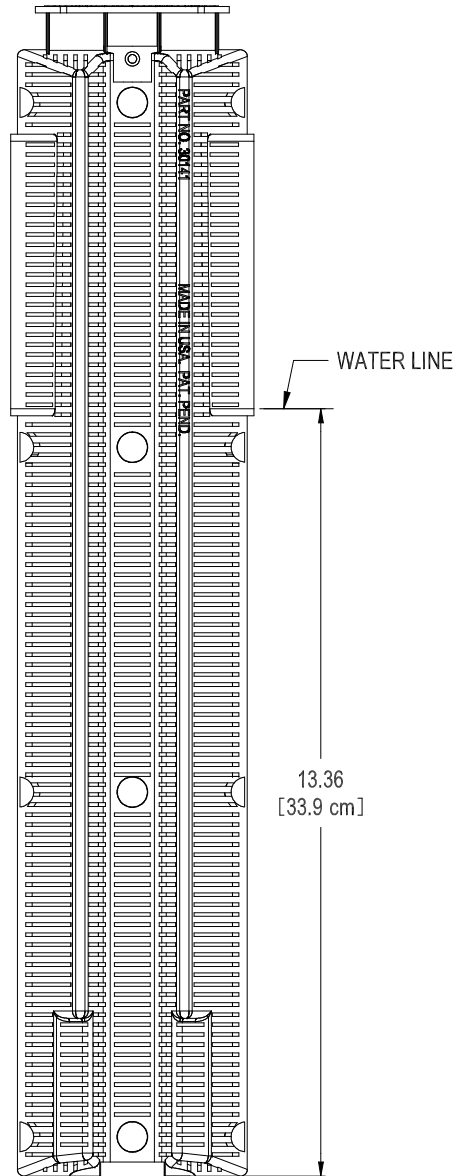

PL-122 FILTER CARTRIDGE
 PART NO. - 30141
 MATERIAL - POLYPROPYLENE
 COLOR - BLUE

HOLE TO ACCEPTS
 1/2" SCHD. 40 PIPE
 FOR HANDLE

SOCKET ACCEPTS
 OPTIONAL FLOAT
 SWITCH OR POLYLOK
 FILTER HANDLE
 PRT. # A180-HEK

122 LINEAR FEET (37.18 METERS)
 OF 1/16" (.158CM) SLOTS

2" X 3 3/8" HANDLE

TOTAL FILTER AREA - 2.52 SQ. FT.
 (2341 SQ CM)

LINEAR FT. OF 1/16" SLOT - 122 FT

LINEAR METERS OF .158 CM SLOTS - 37.18 METERS