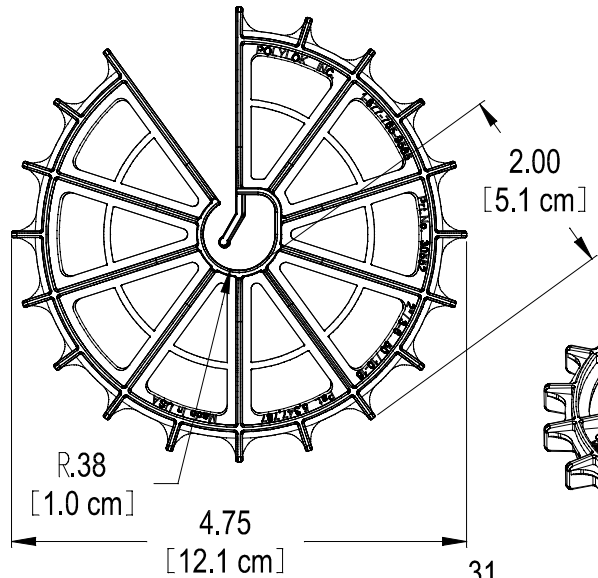

POLYLOK 1 1/2" COVER WHEEL
 PART NO. 30542
 MATERIAL - HDPE
 ACCEPTS - 3-6 REBAR

POLYLOK 2" COVER WHEEL
 PART NO. 30552
 MATERIAL - HDPE
 ACCEPTS - 3-6 REBAR