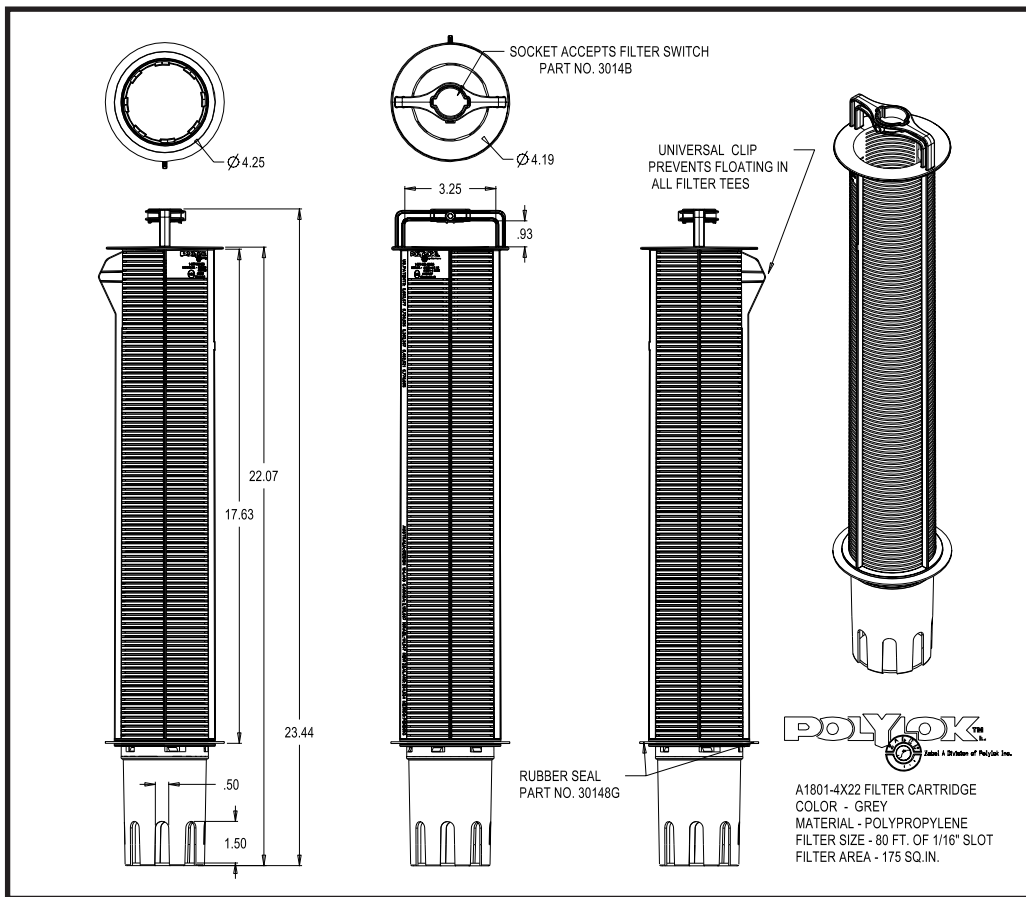

Patented Inside Out flow

Zabel's patented flow reduces the trapping of solids in the filter by allowing them to slough off and fall back into the tank for further digestion.

Slots rather than mesh screens provide less surface area for solids to attach and promote the sloughing action. Independent research has shown the Zabel A1800™ Series Filters reduce TSS by 40% in residential applications.

Outdoor Smart Filter Alarm

All Polylok/Zabel filters accept the SmartFilter® switch and alarm.

Our 4x18 and 4x22 filters can be used with ANY tee, including our PL-68 tee and our Versa-tees.

- New One Piece Design**
- Filters are no longer snapped together
 - Won't break when servicing
 - Now made of PolyPro for extra strength

A1801- 4 x 22 CARTRIDGE

A1801- 4 x 18 CARTRIDGE

GDS-VT VERSA-TEE

BEST 10" FILTER