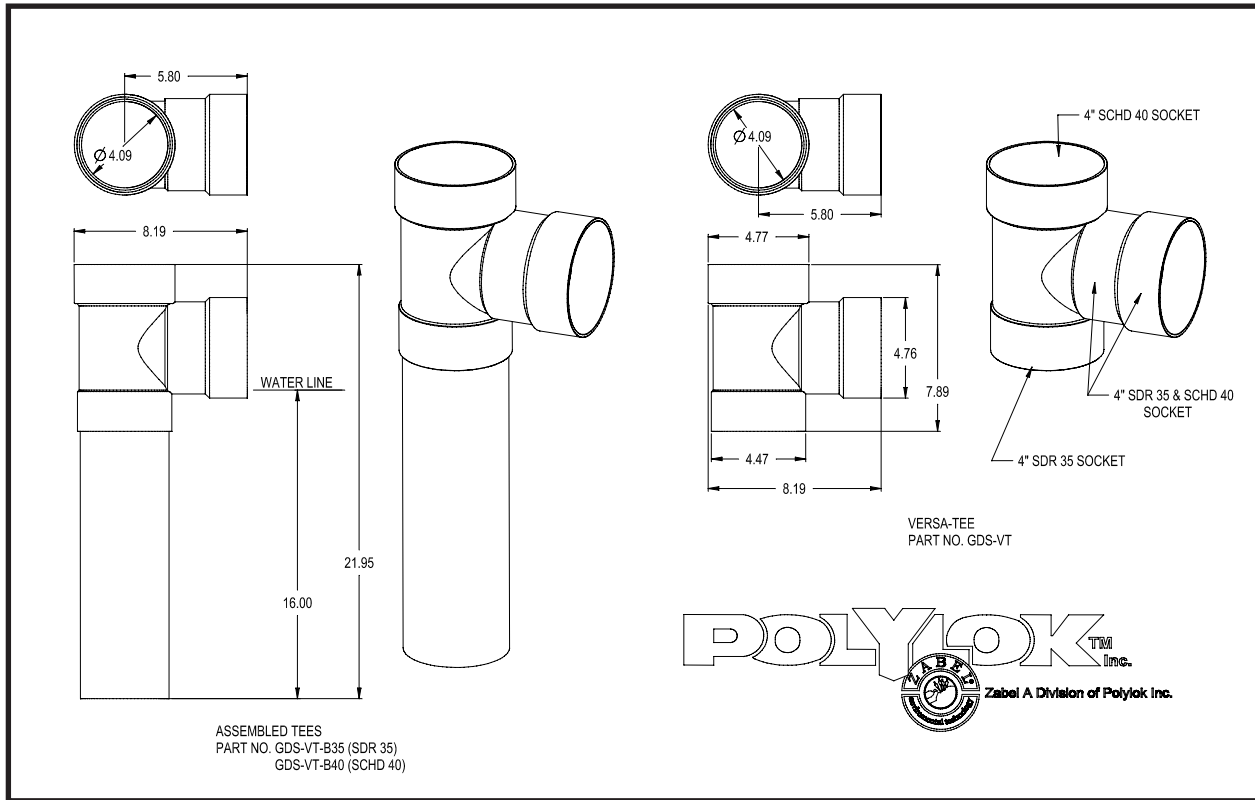

GDS-VT VERSA-TEE