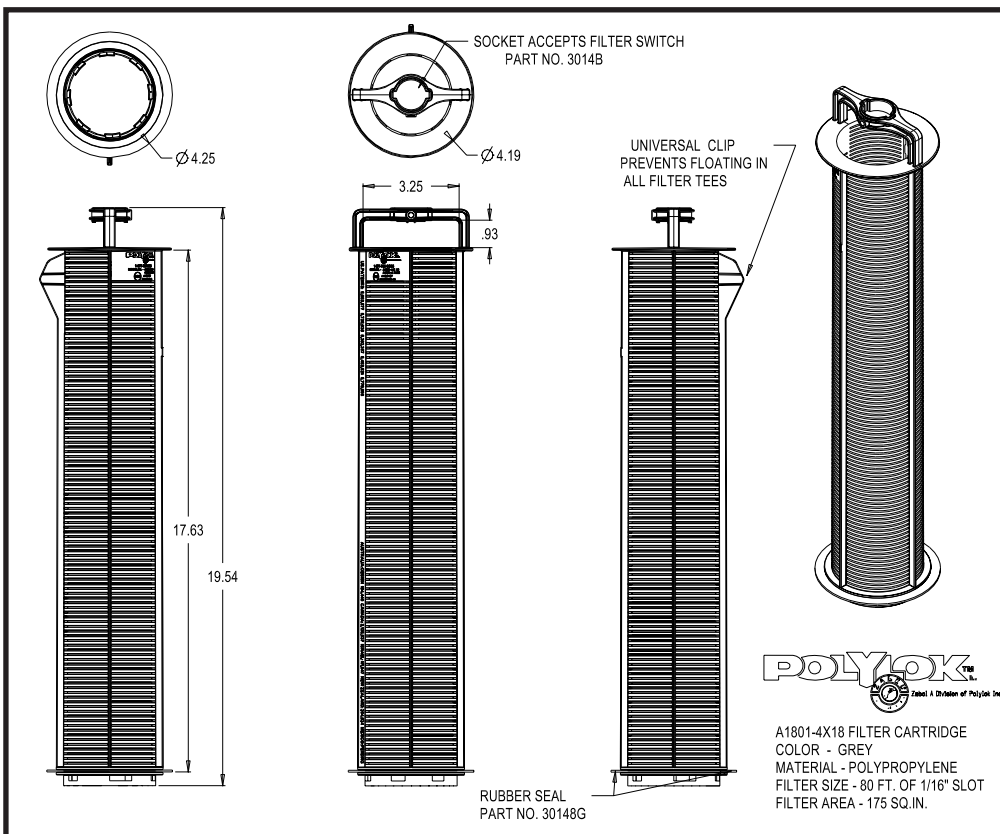

Patented Inside Out flow

Zabel's patented flow reduces the trapping of solids in the filter by allowing them to slough off and fall back into the tank for further digestion.

Slots rather than mesh screens provide less surface area for solids to attach and promote the sloughing action. Independent research has shown the Zabel A1800™ Series Filters reduce TSS by 40% in residential applications.

Outdoor Smart Filter Alarm

All Polylok/Zabel filters accept the SmartFilter® switch and alarm.

Our 4x18 and 4x22 filters can be used with ANY tee, including our PL-68 tee and our Versa-tees.

- New One Piece Design**
- Filters are no longer snapped together
 - Won't break when servicing
 - Now made of PolyPro for extra strength

A1801- 4 x 22 CARTRIDGE

A1801- 4 x 18 CARTRIDGE

GDS-VT VERSA-TEE

BEST 10" FILTER