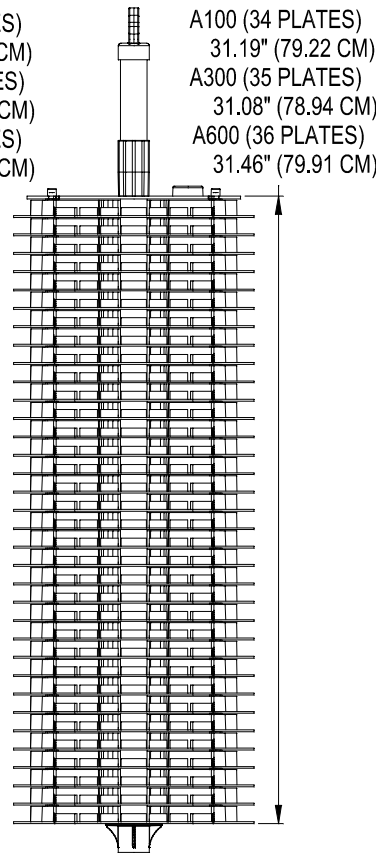

A-100 (17 PLATES)
15.67" (39.80 CM)
A-300 (18 PLATES)
16.03" (40.72 CM)
A-300 (18 PLATES)
15.75" (40 CM)

A100 - A600 12X20 CARTRIDGE

A100 (26 PLATES)
23.89" (60.68 CM)
A300 (27 PLATES)
24.23" (61.54 CM)
A600 (27 PLATES)
23.82" (60.50 CM)

A100 - A600 12X28 CARTRIDGE

A100 (34 PLATES)
31.19" (79.22 CM)
A300 (35 PLATES)
31.08" (78.94 CM)
A600 (36 PLATES)
31.46" (79.91 CM)

A100 - A600 12X36 CARTRIDGE

FILTER PLATE
8.15' (2.48 METERS) OF FILTRATION
PER FILTER PLATE

12" FILTER CARTRIDGE SERIES

MATERIAL: ABS

COLOR :

- A-100 - WHITE
- A-300 - GREEN
- A-600 - BLACK

- A-100 - 1/16" (.158 CM) FILTRATION
12x20 - 138.50' (42.21 METERS)
12x28 - 211.90' (64.59 METERS)
12x36 - 277.10' (84.46 METERS)
- A-300-1/32" (.08 CM) FILTRATION
12x20 - 146.70' (44.71 METERS)
12x28 - 220.05' (67.07 METERS)
12x36 - 285.25' (86.94 METERS)
- A-600 - 1/64" (.04 CM) FILTRATION:
12x20 - 146.70' (44.71 METERS)
12x28 - 220.05' (67.07 METERS)
12x36 - 293.40' (89.43 METERS)

SOCKET ACCEPTS
FILTER SWITCH
PART NO. 3014B