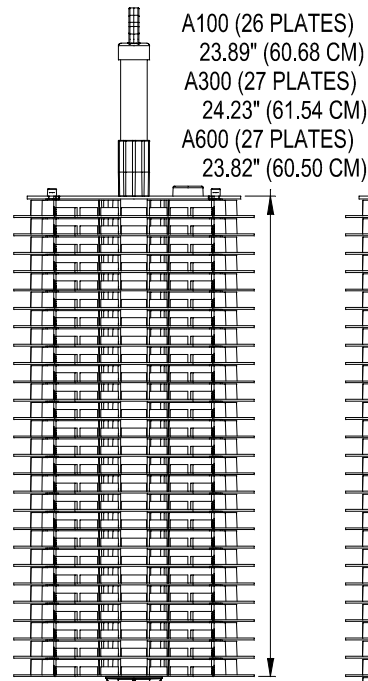

A-100 (17 PLATES)
15.67" (39.80 CM)
A-300 (18 PLATES)
16.03" (40.72 CM)
A-300 (18 PLATES)
15.75" (40 CM)

A100 - A600 12X20 CARTRIDGE

A100 (26 PLATES)
23.89" (60.68 CM)
A300 (27 PLATES)
24.23" (61.54 CM)
A600 (27 PLATES)
23.82" (60.50 CM)

A100 - A600 12X28 CARTRIDGE

A100 (34 PLATES)
31.19" (79.22 CM)
A300 (35 PLATES)
31.08" (78.94 CM)
A600 (36 PLATES)
31.46" (79.91 CM)

A100 - A600 12X36 CARTRIDGE

FILTER PLATE
8.15' (2.48 METERS) OF FILTRATION
PER FILTER PLATE

12" FILTER CARTRIDGE SERIES

MATERIAL: ABS

COLOR :

- A-100 - WHITE
- A-300 - GREEN
- A-600 - BLACK

- A-100 - 1/16" (.158 CM) FILTRATION
12x20 - 138.50' (42.21 METERS)
12x28 - 211.90' (64.59 METERS)
12x36 - 277.10' (84.46 METERS)
- A-300-1/32" (.08 CM) FILTRATION
12x20 - 146.70' (44.71 METERS)
12x28 - 220.05' (67.07 METERS)
12x36 - 285.25' (86.94 METERS)
- A-600 - 1/64" (.04 CM) FILTRATION:
12x20 - 146.70' (44.71 METERS)
12x28 - 220.05' (67.07 METERS)
12x36 - 293.40' (89.43 METERS)