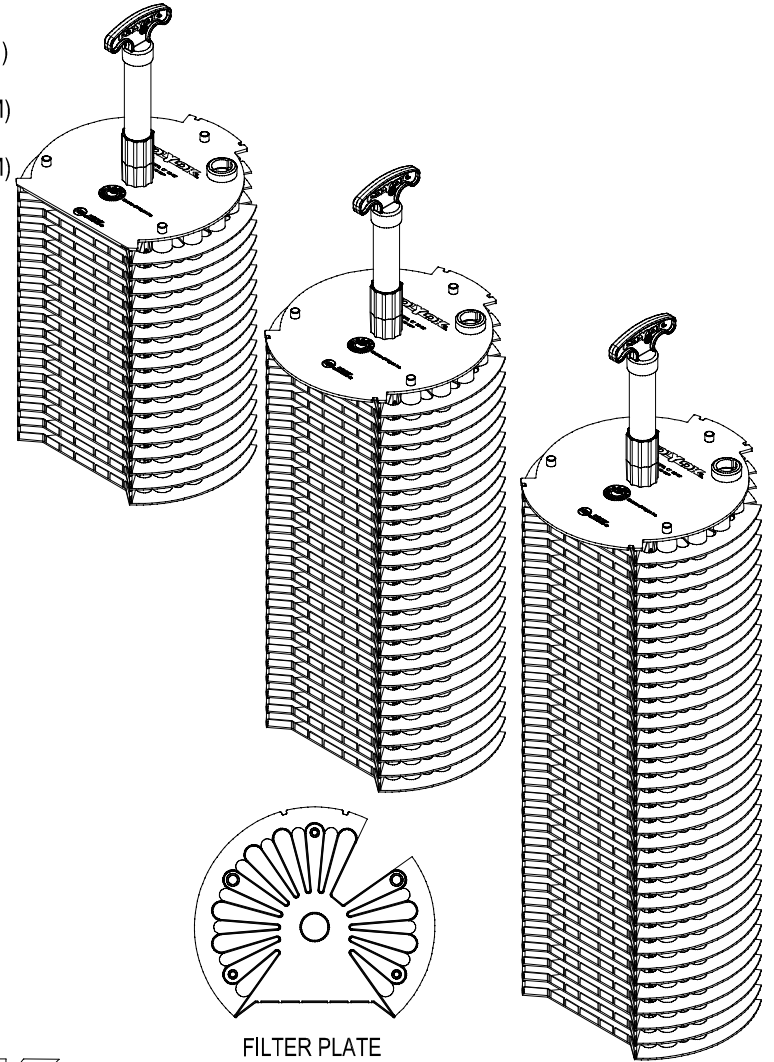

A-100 (17 PLATES)
15.67" (39.80 CM)
A-300 (18 PLATES)
16.03" (40.72 CM)
A-300 (18 PLATES)
15.75" (40 CM)

A100 - A600 12X20 CARTRIDGE

A100 (26 PLATES)
23.89" (60.68 CM)
A300 (27 PLATES)
24.23" (61.54 CM)
A600 (27 PLATES)
23.82" (60.50 CM)

A100 - A600 12X28 CARTRIDGE

A100 (34 PLATES)
31.19" (79.22 CM)
A300 (35 PLATES)
31.08" (78.94 CM)
A600 (36 PLATES)
31.46" (79.91 CM)

A100 - A600 12X36 CARTRIDGE

FILTER PLATE
8.15' (2.48 METERS) OF FILTRATION
PER FILTER PLATE

12" FILTER CARTRIDGE SERIES

MATERIAL: ABS

COLOR :

- A-100 - WHITE
- A-300 - GREEN
- A-600 - BLACK

- A-100 - 1/16" (.158 CM) FILTRATION
12x20 - 138.50' (42.21 METERS)
12x28 - 211.90' (64.59 METERS)
12x36 - 277.10' (84.46 METERS)
- A-300-1/32" (.08 CM) FILTRATION
12x20 - 146.70' (44.71 METERS)
12x28 - 220.05' (67.07 METERS)
12x36 - 285.25' (86.94 METERS)
- A-600 - 1/64" (.04 CM) FILTRATION:
12x20 - 146.70' (44.71 METERS)
12x28 - 220.05' (67.07 METERS)
12x36 - 293.40' (89.43 METERS)

SOCKET ACCEPTS
FILTER SWITCH
PART NO. 3014B