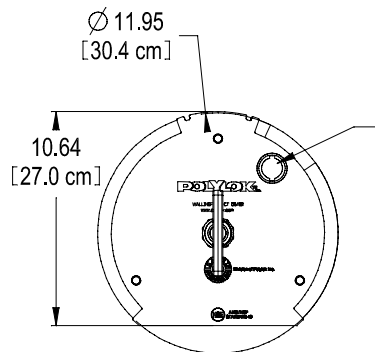

A-100 (17 PLATES)
15.67" (39.80 CM)
A-300 (18 PLATES)
16.03" (40.72 CM)
A-300 (18 PLATES)
15.75" (40 CM)

A100 - A600 12X20 CARTRIDGE

A100 (26 PLATES)
23.89" (60.68 CM)
A300 (27 PLATES)
24.23" (61.54 CM)
A600 (27 PLATES)
23.82" (60.50 CM)

A100 - A600 12X28 CARTRIDGE

A100 (34 PLATES)
31.19" (79.22 CM)
A300 (35 PLATES)
31.08" (78.94 CM)
A600 (36 PLATES)
31.46" (79.91 CM)

A100 - A600 12X36 CARTRIDGE

FILTER PLATE
8.15' (2.48 METERS) OF FILTRATION
PER FILTER PLATE

12" FILTER CARTRIDGE SERIES

MATERIAL: ABS

COLOR :

- A-100 - WHITE
- A-300 - GREEN
- A-600 - BLACK

- A-100 - 1/16" (.158 CM) FILTRATION
12x20 - 138.50' (42.21 METERS)
12x28 - 211.90' (64.59 METERS)
12x36 - 277.10' (84.46 METERS)
- A-300-1/32" (.08 CM) FILTRATION
12x20 - 146.70' (44.71 METERS)
12x28 - 220.05' (67.07 METERS)
12x36 - 285.25' (86.94 METERS)
- A-600 - 1/64" (.04 CM) FILTRATION:
12x20 - 146.70' (44.71 METERS)
12x28 - 220.05' (67.07 METERS)
12x36 - 293.40' (89.43 METERS)

SOCKET ACCEPTS
FILTER SWITCH
PART NO. 3014B