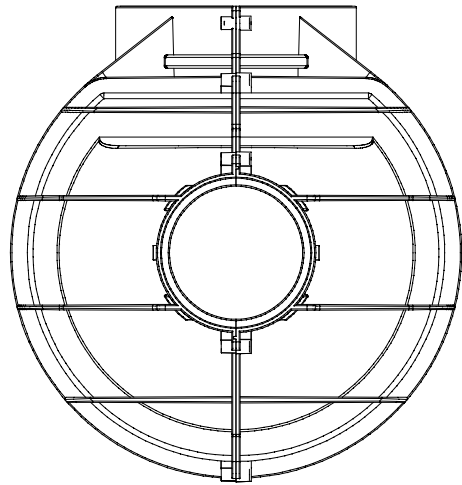

A-100 - A-600 12X20 CASE / BALL
 MATERIAL:
 HOUSING - POLYPROPYLENE
 BUSHING - PVC
 BALL - HDPE
 COLOR - GREY

OPTIONAL BUSHING
 (FOR 4" THIN WALL PIPE)
 PART NO. 30142-R
 OR
 (FOR 110 MM. PIPE)
 PART NO. 30142-EUR

PVC OUTLET BUSHING
 ACCEPTS 4" AND 6" SCHD 40 PIPE