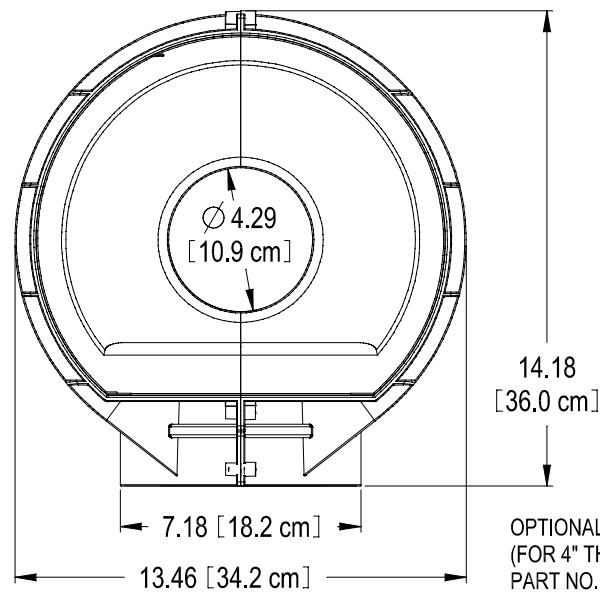

A-100 - A-600 12X20 CASE / BALL
 MATERIAL:
 HOUSING - POLYPROPYLENE
 BUSHING - PVC
 BALL - HDPE
 COLOR - GREY

OPTIONAL BUSHING
 (FOR 4" THIN WALL PIPE)
 PART NO. 30142-R
 OR
 (FOR 110 MM. PIPE)
 PART NO. 30142-EUR

PVC OUTLET BUSHING
 ACCEPTS 4" AND 6" SCHD 40 PIPE