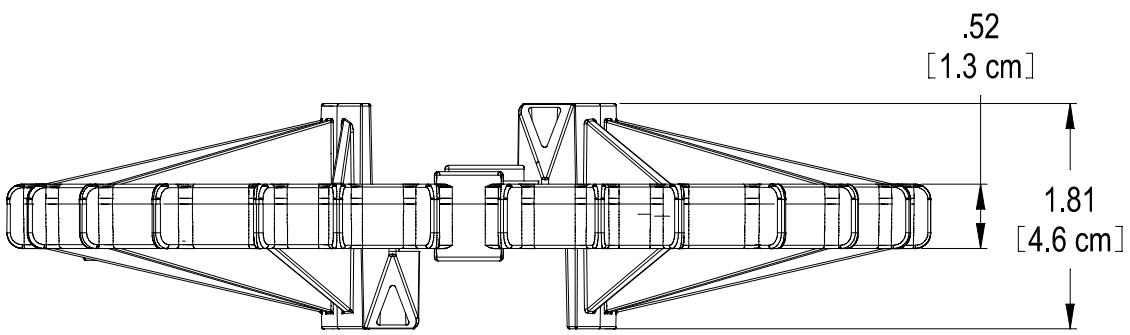

ACCEPTS #3 - #8 BAR

POLYLOK 3" WHEEL/CHAIR
 PART NO. - 3056
 MATERIAL - POLYCARBONATE