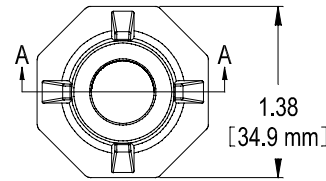

POLYLOK 3/8" THREADED INSERT
PART NO. 30381-25T
MATERIAL - ZINC ALLOY

SECTION A-A

POLYLOK 5/8" THREADED INSERT
PART NO. 30382-45T
MATERIAL - ZINC ALLOY

SECTION A-A

POLYLOK 3/8" THREADED INSERT
PART NO. 30381-25T-OB
MATERIAL - ZINC ALLOY

SECTION A-A

POLYLOK 3/4" THREADED INSERT
PART NO. 30384-56T
MATERIAL - ZINC ALLOY

SECTION A-A

POLYLOK 1/2" THREADED INSERT
PART NO. 30380-35T
MATERIAL - ZINC ALLOY

SECTION A-A