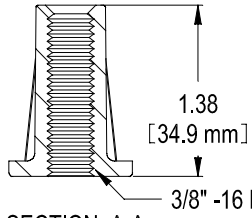

POLYLOK 3/8" THREADED INSERT
PART NO. 30381-25T
MATERIAL - ZINC ALLOY

SECTION A-A

POLYLOK 5/8" THREADED INSERT
PART NO. 30382-45T
MATERIAL - ZINC ALLOY

SECTION A-A

POLYLOK 3/8" THREADED INSERT
PART NO. 30381-25T-OB
MATERIAL - ZINC ALLOY

SECTION A-A

POLYLOK 3/4" THREADED INSERT
PART NO. 30384-56T
MATERIAL - ZINC ALLOY

SECTION A-A

POLYLOK 1/2" THREADED INSERT
PART NO. 30380-35T
MATERIAL - ZINC ALLOY

SECTION A-A