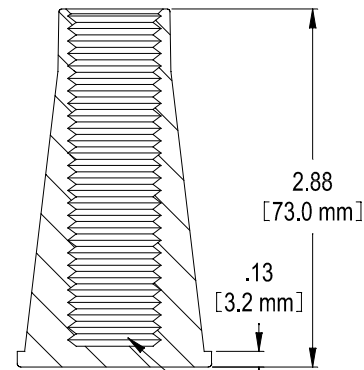

POLYLOK 3/8" THREADED INSERT
PART NO. 30381-25T
MATERIAL - ZINC ALLOY

SECTION A-A

POLYLOK 5/8" THREADED INSERT
PART NO. 30382-45T
MATERIAL - ZINC ALLOY

SECTION A-A

POLYLOK 3/8" THREADED INSERT
PART NO. 30381-25T-OB
MATERIAL - ZINC ALLOY

SECTION A-A

POLYLOK 3/4" THREADED INSERT
PART NO. 30384-56T
MATERIAL - ZINC ALLOY

SECTION A-A

POLYLOK 1/2" THREADED INSERT
PART NO. 30380-35T
MATERIAL - ZINC ALLOY

SECTION A-A