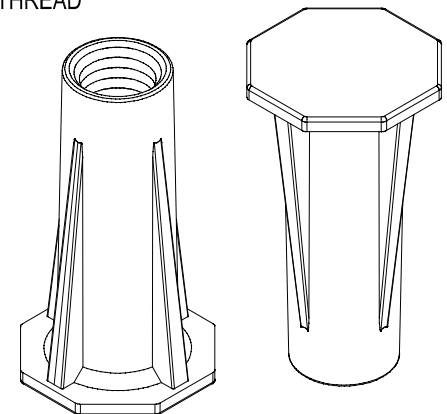

POLYLOK 3/8" THREADED INSERT
PART NO. 30381-25T
MATERIAL - ZINC ALLOY

SECTION A-A

POLYLOK 5/8" THREADED INSERT
PART NO. 30382-45T
MATERIAL - ZINC ALLOY

SECTION A-A

POLYLOK 3/8" THREADED INSERT
PART NO. 30381-25T-OB
MATERIAL - ZINC ALLOY

SECTION A-A

POLYLOK 3/4" THREADED INSERT
PART NO. 30384-56T
MATERIAL - ZINC ALLOY

SECTION A-A

POLYLOK 1/2" THREADED INSERT
PART NO. 30380-35T
MATERIAL - ZINC ALLOY

SECTION A-A