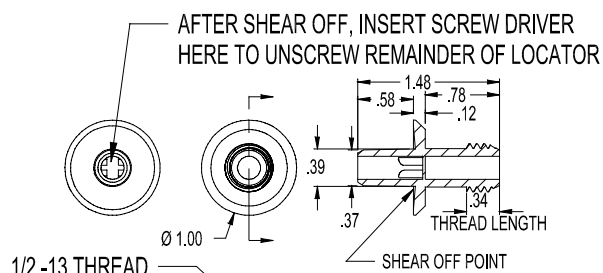

1/4-20 THREAD

1/4" THREADED LOCATOR  
PART NO. 30383

THIS DIA. PRESS FIT FOR  
A DRILLED 3/8" HOLE

1/2-13 THREAD

1/2" THREADED LOCATOR  
PART NO. - 3038

THIS DIA. PRESS FIT FOR  
A DRILLED 3/8" HOLE

3/8-16 THREAD

3/8" THREADED LOCATOR  
PART NO. - 30381

THIS DIA. PRESS FIT FOR  
A DRILLED 3/8" HOLE

5/8-11 THREAD

5/8" THREADED LOCATOR  
PART NO. - 30382

THIS DIA. PRESS FIT FOR  
A DRILLED 3/8" HOLE

3/4-10 THREAD

3/4" THREADED LOCATOR  
PART NO. - 30384

THIS DIA. PRESS FIT FOR  
A DRILLED 3/8" HOLE

POLYLOK THREADED LOCATORS  
MATERIAL - POLYPROPYLENE