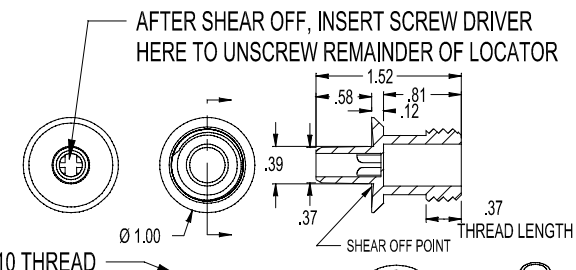

1/4-20 THREAD

1/4" THREADED LOCATOR  
PART NO. 30383

THIS DIA. PRESS FIT FOR  
A DRILLED 3/8" HOLE

1/2-13 THREAD

1/2" THREADED LOCATOR  
PART NO. - 3038

THIS DIA. PRESS FIT FOR  
A DRILLED 3/8" HOLE

3/8-16 THREAD

3/8" THREADED LOCATOR  
PART NO. - 30381

THIS DIA. PRESS FIT FOR  
A DRILLED 3/8" HOLE

5/8-11 THREAD

5/8" THREADED LOCATOR  
PART NO. - 30382

THIS DIA. PRESS FIT FOR  
A DRILLED 3/8" HOLE

3/4-10 THREAD

3/4" THREADED LOCATOR  
PART NO. - 30384

THIS DIA. PRESS FIT FOR  
A DRILLED 3/8" HOLE

POLYLOK THREADED LOCATORS  
MATERIAL - POLYPROPYLENE