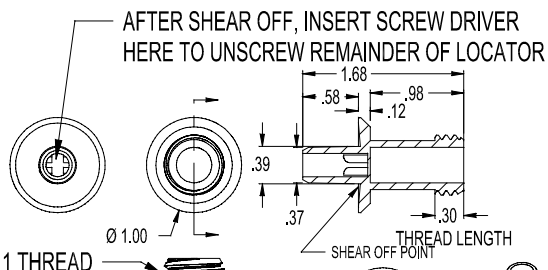

1/4-20 THREAD

1/4" THREADED LOCATOR  
PART NO. 30383

THIS DIA. PRESS FIT FOR  
A DRILLED 3/8" HOLE

1/2-13 THREAD

1/2" THREADED LOCATOR  
PART NO. - 3038

THIS DIA. PRESS FIT FOR  
A DRILLED 3/8" HOLE

3/8-16 THREAD

3/8" THREADED LOCATOR  
PART NO. - 30381

THIS DIA. PRESS FIT FOR  
A DRILLED 3/8" HOLE

5/8-11 THREAD

5/8" THREADED LOCATOR  
PART NO. - 30382

THIS DIA. PRESS FIT FOR  
A DRILLED 3/8" HOLE

3/4-10 THREAD

3/4" THREADED LOCATOR  
PART NO. - 30384

THIS DIA. PRESS FIT FOR  
A DRILLED 3/8" HOLE

POLYLOK THREADED LOCATORS  
MATERIAL - POLYPROPYLENE