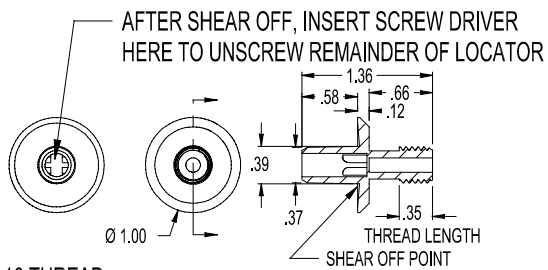

1/4-20 THREAD

1/4" THREADED LOCATOR  
PART NO. 30383

THIS DIA. PRESS FIT FOR  
A DRILLED 3/8" HOLE

1/2-13 THREAD

1/2" THREADED LOCATOR  
PART NO. - 3038

THIS DIA. PRESS FIT FOR  
A DRILLED 3/8" HOLE

3/8-16 THREAD

3/8" THREADED LOCATOR  
PART NO. - 30381

THIS DIA. PRESS FIT FOR  
A DRILLED 3/8" HOLE

5/8-11 THREAD

5/8" THREADED LOCATOR  
PART NO. - 30382

THIS DIA. PRESS FIT FOR  
A DRILLED 3/8" HOLE

3/4-10 THREAD

3/4" THREADED LOCATOR  
PART NO. - 30384

THIS DIA. PRESS FIT FOR  
A DRILLED 3/8" HOLE

POLYLOK THREADED LOCATORS  
MATERIAL - POLYPROPYLENE