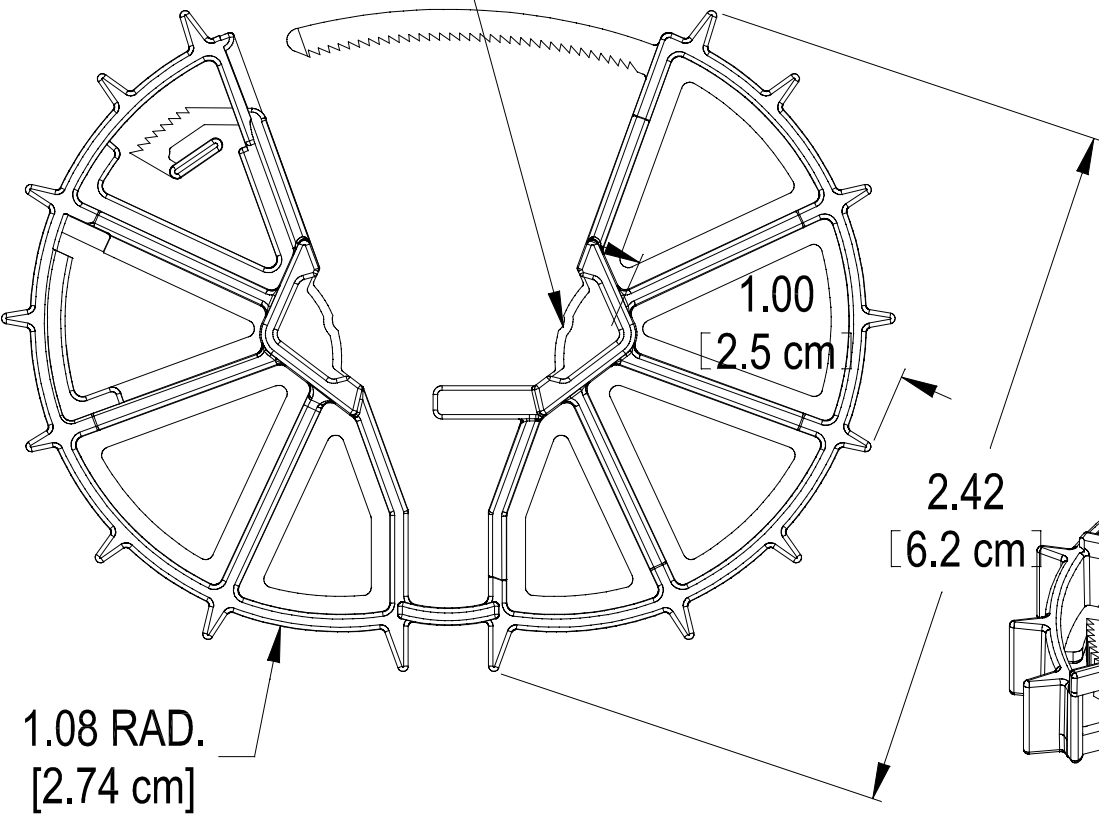

ACCEPTS WIRE - #4 REBAR

POLYLOK 1" LOCKING WHEELCHAIR
PART NO. 3052-LOK
MATERIAL - HDPE