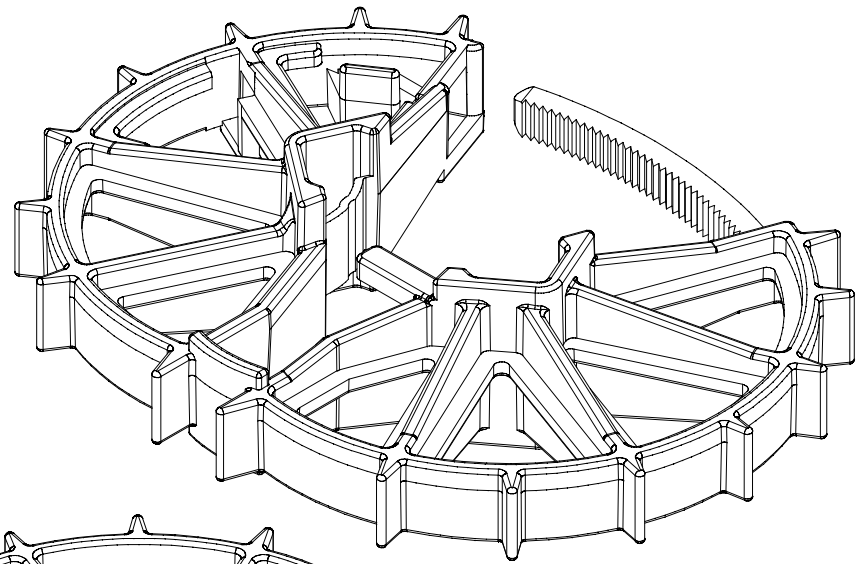

ACCEPTS WIRE - #4 REBAR

POLYLOK 1" LOCKING WHEELCHAIR
PART NO. 3052-LOK
MATERIAL - HDPE