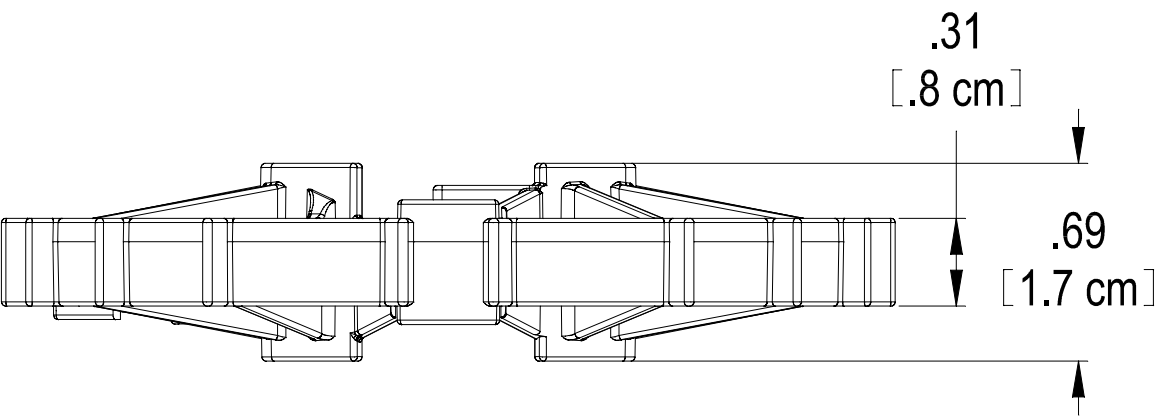

ACCEPTS WIRE - #4 REBAR

POLYLOK 1" LOCKING WHEELCHAIR
PART NO. 3052-LOK
MATERIAL - HDPE