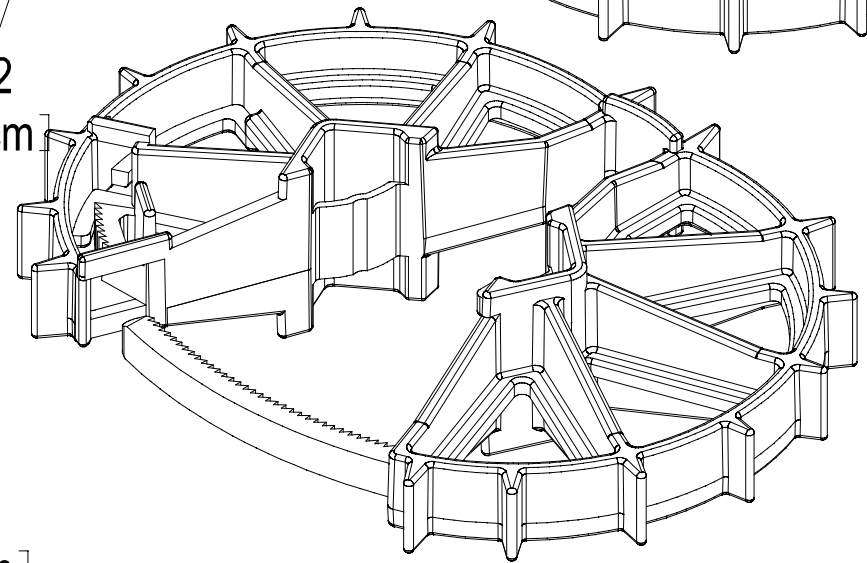

ACCEPTS WIRE - #4 REBAR

POLYLOK 1" LOCKING WHEELCHAIR
PART NO. 3052-LOK
MATERIAL - HDPE