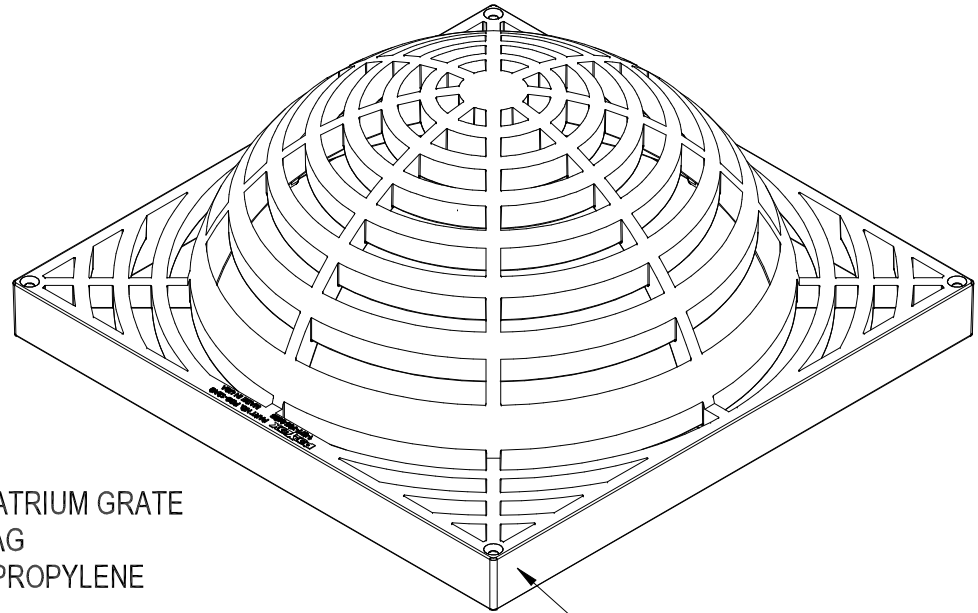

POLYLOK 12 X 12 ATRIUM GRATE
 PART NO. PDB-12AG
 MATERIAL - POLYPROPYLENE
 COLOR - BLACK
 TOTAL OPEN AREA - 69 SQ. IN. [445 SQ. CM]
 FLOW RATE - 207.6 GPM

FITS POLYLOK PART NO.:
 PDB-12B - DRAIN BOX
 3016-DB12 - 12 X 12 D-BOX
 PDB-12R - 12 X 12 RISER