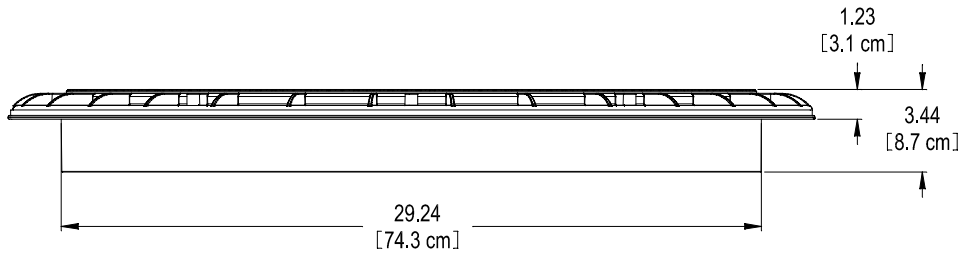

EPDM FOAM GASKET
FACTORY INSTALLED

POLYLOK 30" COVER
PART NO. 3010-C30
MATERIAL - HDPE
COLOR - DARK GREEN