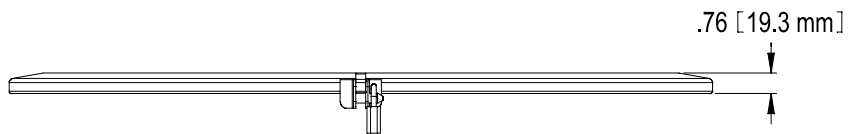

Ø26.23 [66.6 cm]

Ø23.70 [60.2 cm]

POLYLOK 24" LOCKING RING
PART NO. 3008-LOK
MATERIAL - 6061-T651 ALUMINUM
LOCK - BRASS

.76 [19.3 mm]