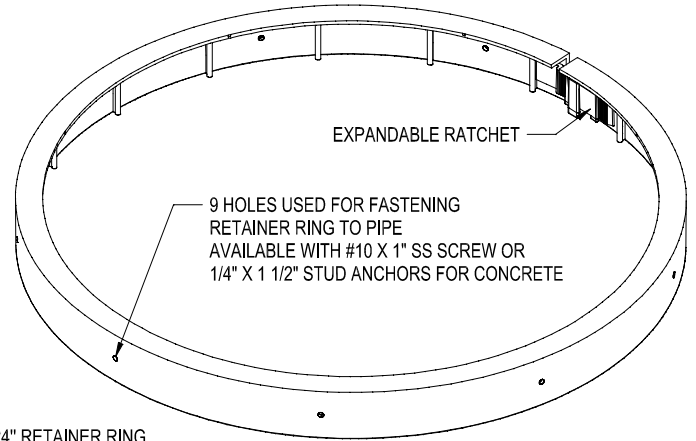

HANDLE FOR EASY REMOVAL OF SAFETY SCREEN

POLYLOK 24" SAFETY SCREEN FOR PIPE
 PART NO. - 3008-SSPIPE
 MATERIAL - ABS
 COLOR - ORANGE

POLYLOK 24" RETAINER RING
 PART NO. - 3008-SSRPIPE
 MATERIAL - ABS
 COLOR - BLACK