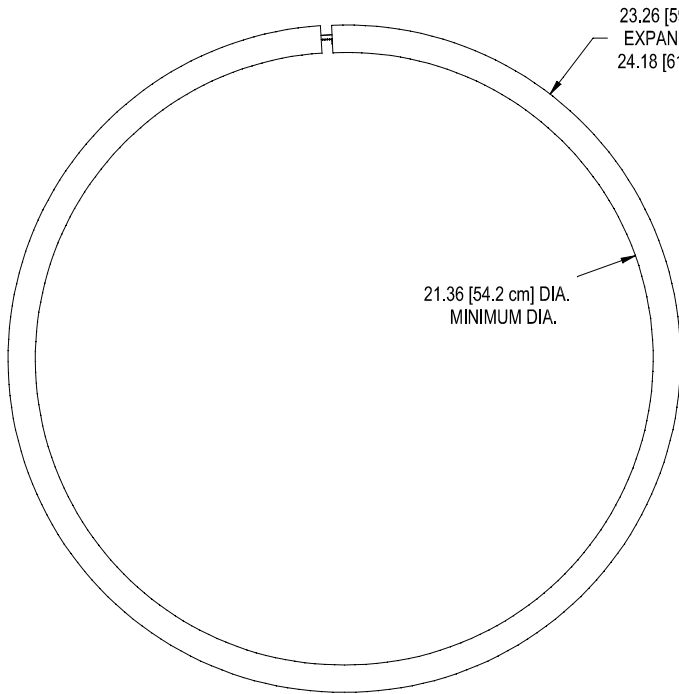

HANDLE FOR EASY REMOVAL OF SAFETY SCREEN

POLYLOK 24" SAFETY SCREEN FOR PIPE
 PART NO. - 3008-SSPIPE
 MATERIAL - ABS
 COLOR - ORANGE

POLYLOK 24" RETAINER RING
 PART NO. - 3008-SSRPIPE
 MATERIAL - ABS
 COLOR - BLACK