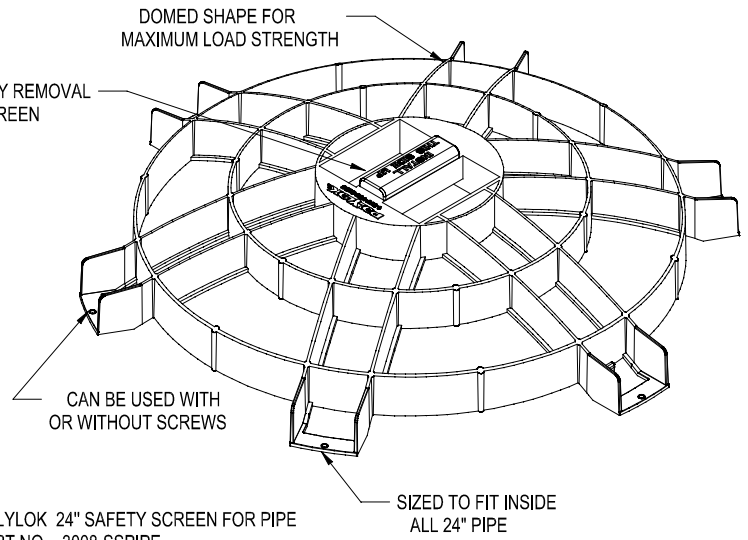

HANDLE FOR EASY REMOVAL OF SAFETY SCREEN

POLYLOK 24" SAFETY SCREEN FOR PIPE
 PART NO. - 3008-SSPIPE
 MATERIAL - ABS
 COLOR - ORANGE

POLYLOK 24" RETAINER RING
 PART NO. - 3008-SSRPIPE
 MATERIAL - ABS
 COLOR - BLACK