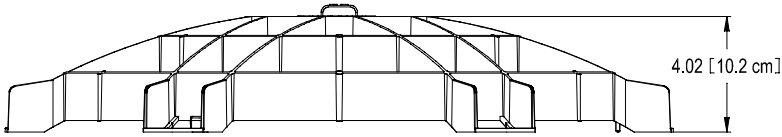

HANDLE FOR EASY REMOVAL OF SAFETY SCREEN

POLYLOK 24" SAFETY SCREEN FOR PIPE
 PART NO. - 3008-SSPIPE
 MATERIAL - ABS
 COLOR - ORANGE

POLYLOK 24" RETAINER RING
 PART NO. - 3008-SSRPIPE
 MATERIAL - ABS
 COLOR - BLACK