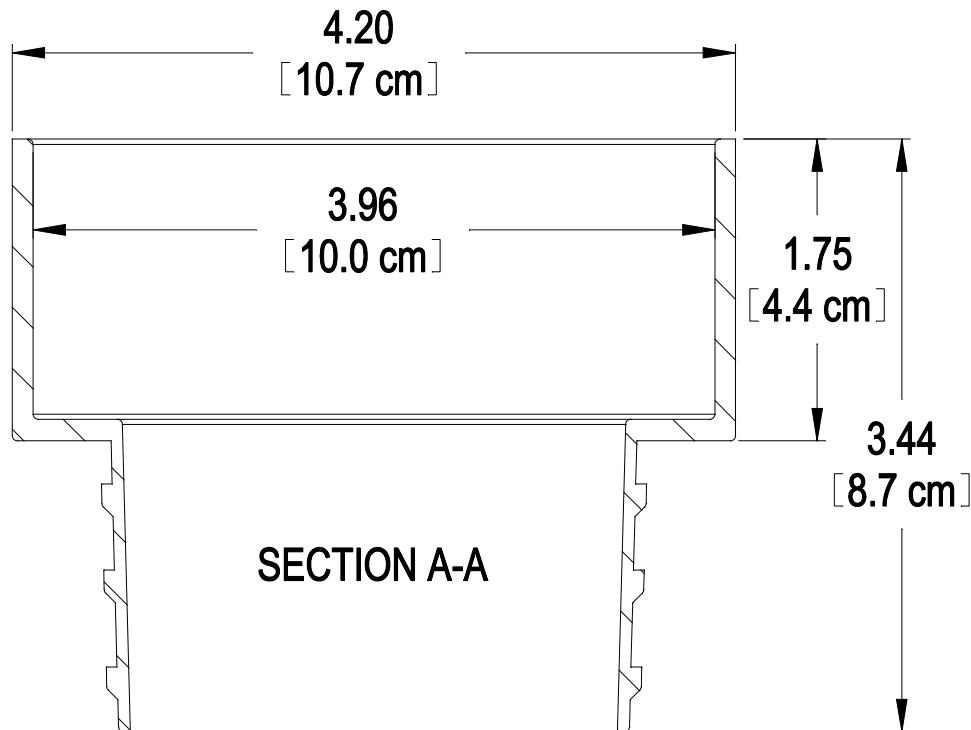

OD TO FIT ID OF 3" CORRUGATED PIPE

POLYLOK 4"X3" CORRUGATED ADAPTER  
PART NO. PL-90860-V43  
MATERIAL -HIPS  
COLOR - WHITE