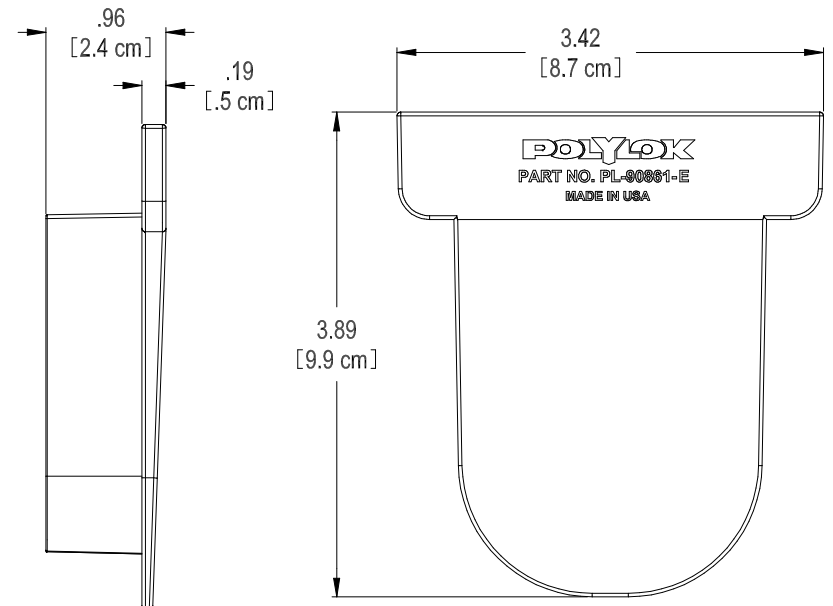

POLYLOK THIN TRENCH DRAIN OUTLET END
 PART NO'S. PL-90861-OE (BLACK)
 PL-90861-OEG (GREY)
 MATERIAL - ABS
 COLOR - BLACK, GREY

POLYLOK THIN TRENCH DRAIN END CAP
 PART NO'S. PL-90861-CE (BLACK)
 PL-90861-CEG (GREY)
 MATERIAL - ABS
 COLOR - BLACK, GREY