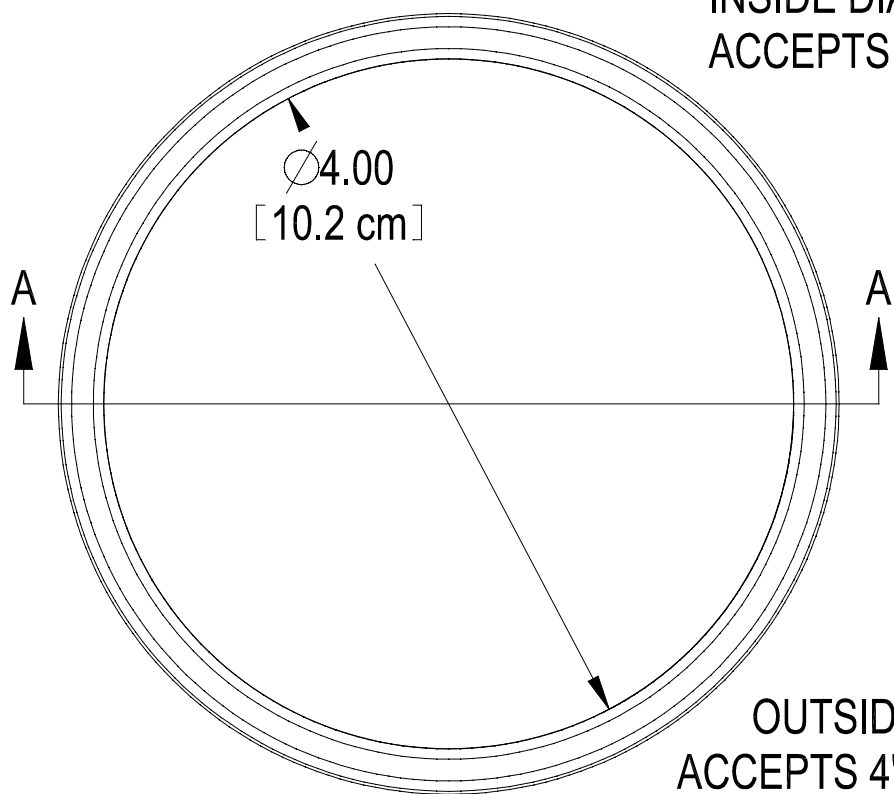

POLYLOK EURO REDUCER
 PART NO. - 30142-EUR
 MATERIAL - ABS
 COLOR - TERRACOTTA

INSIDE DIAMETER
 ACCEPTS 110 MM PIPE

OUTSIDE DIAMETER
 ACCEPTS 4" SCHD 40 SOCKET