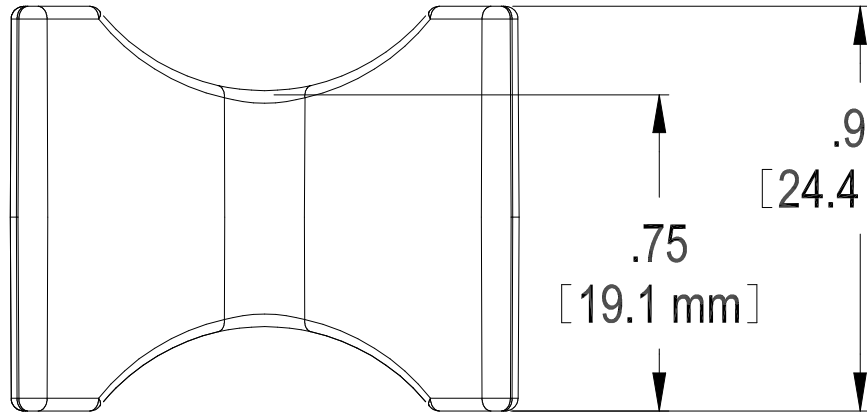

1.21  
[30.7 mm]

POLYLOK X CHAIR  
.75 COVER - #3 - #8 REBAR  
PART NO. - 3061-RCX075  
MATERIAL - PC / ABS  
COLOR - GREY

.96  
[24.4 mm]  
.75  
[19.1 mm]