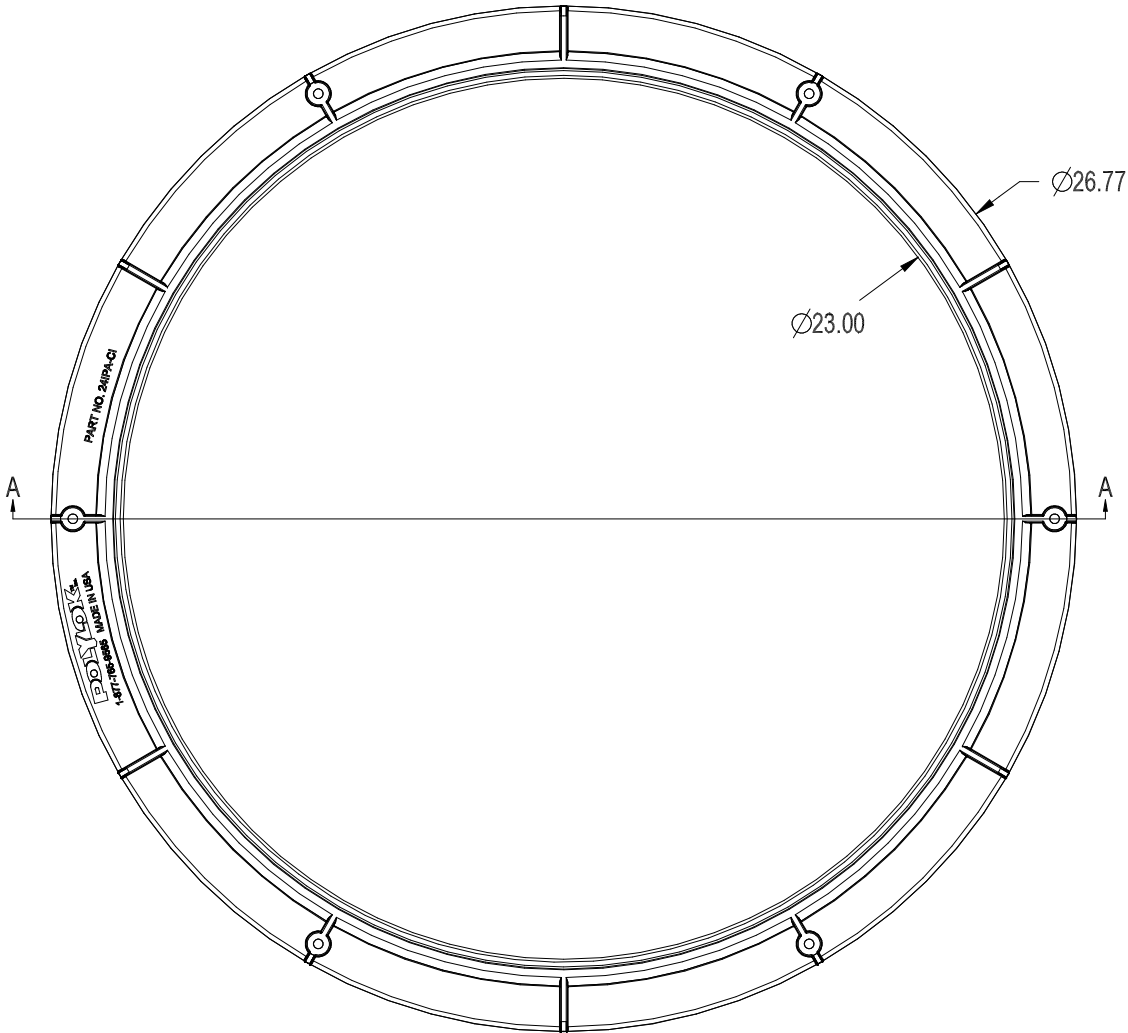

SECTION A-A

POLYLOK 24" IPEX TANK RING (CAST IN)  
PART NO. PL-24IPA-CI  
MATERIAL - ABS  
COLOR - BLACK