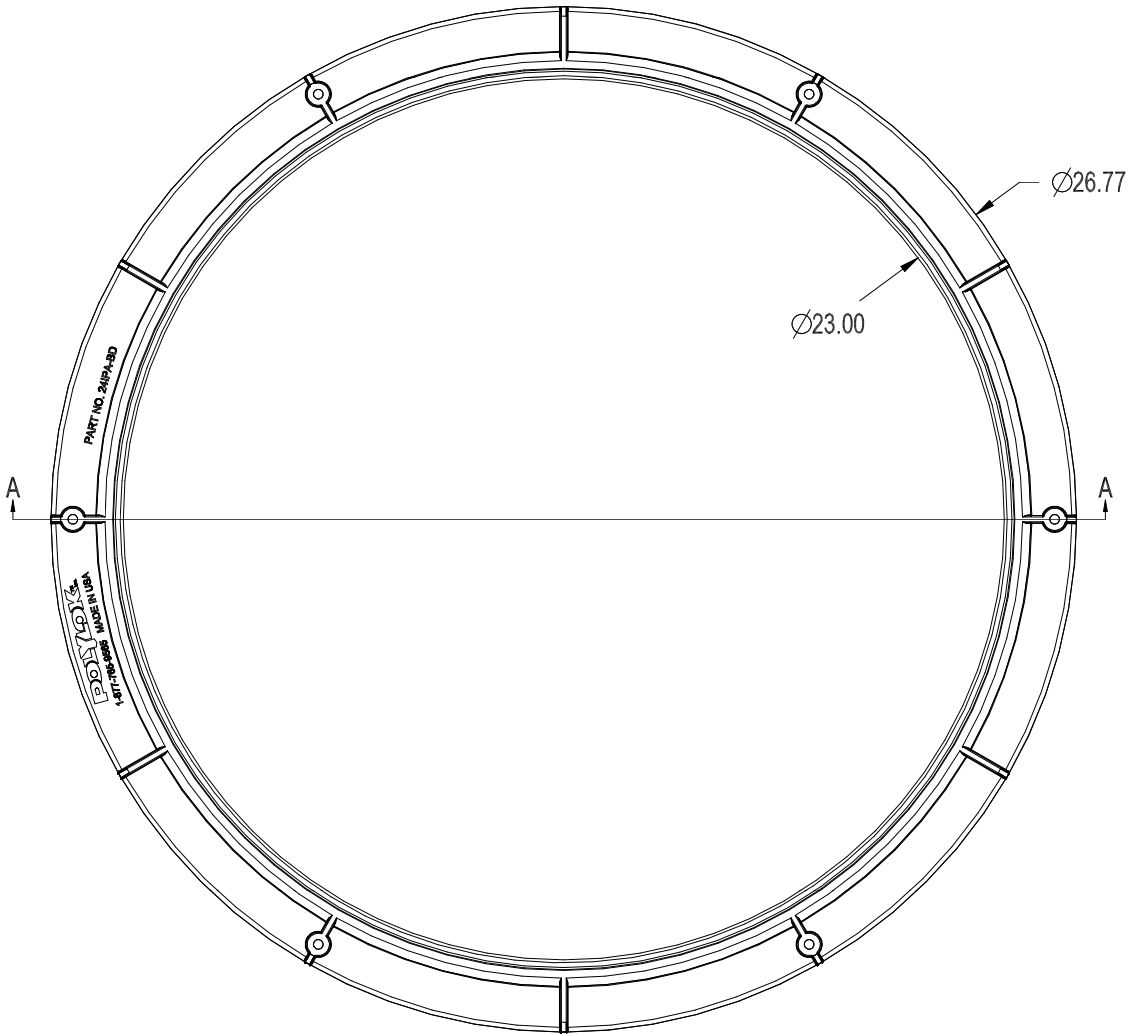

SECTION A-A

POLYLOK 24" IPEX TANK RING (BOLT DOWN)  
PART NO. PL-24IPA-BD  
MATERIAL - ABS  
COLOR - BLACK